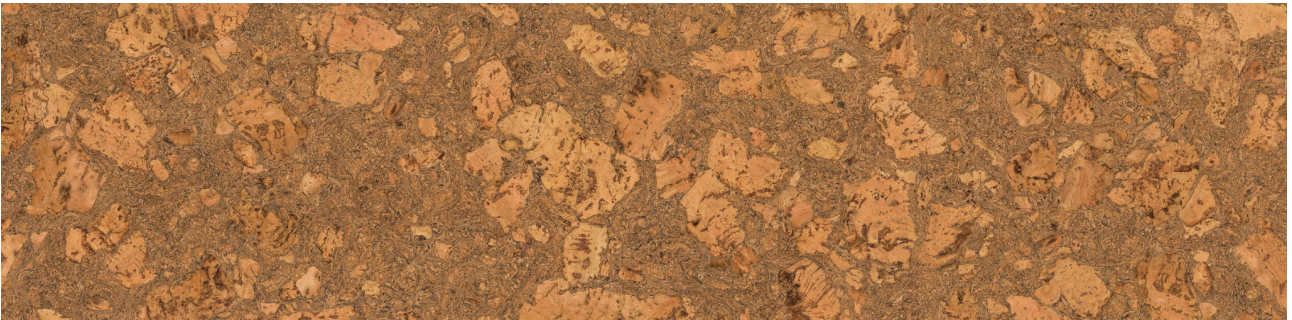

THE TILE  
AND STONE  
CENTER

---

**PRODUCT**  
**CORK CLICK CAPRI**

---

Waterproof Flooring | 12"x48,6" | HDF

## TECHNICAL DATA

CODE: LCCORK202009  
NAME: Cork Click Capri  
SERIES: True Earth Cork Click  
SIZE: 12"x48,6"  
FINISH: Matt  
LOOK: Wood Look  
STYLE: Contemporary  
SUITABLE FOR: Indoor  
TYPOLOGY: HDF  
TYPE OF PIECE: Field Tile  
USE: Floor only  
CLICK SYSTEM: UNICLIC system  
CORE BOARD THICKNESS: 7 mm  
PAD THICKNESS: 1 mm  
PAD TYPE: Cork Underlayment  
COMMERCIAL WARRANTY: Class 33  
RESIDENTIAL WARRANTY: Class 23  
SURFACE TEXTURE: Cork  
TOTAL THICKNESS: 10 mm  
FAMILY: Waterproof Flooring  
NOTES: These SKUs are special order and take approximately two weeks to deliver