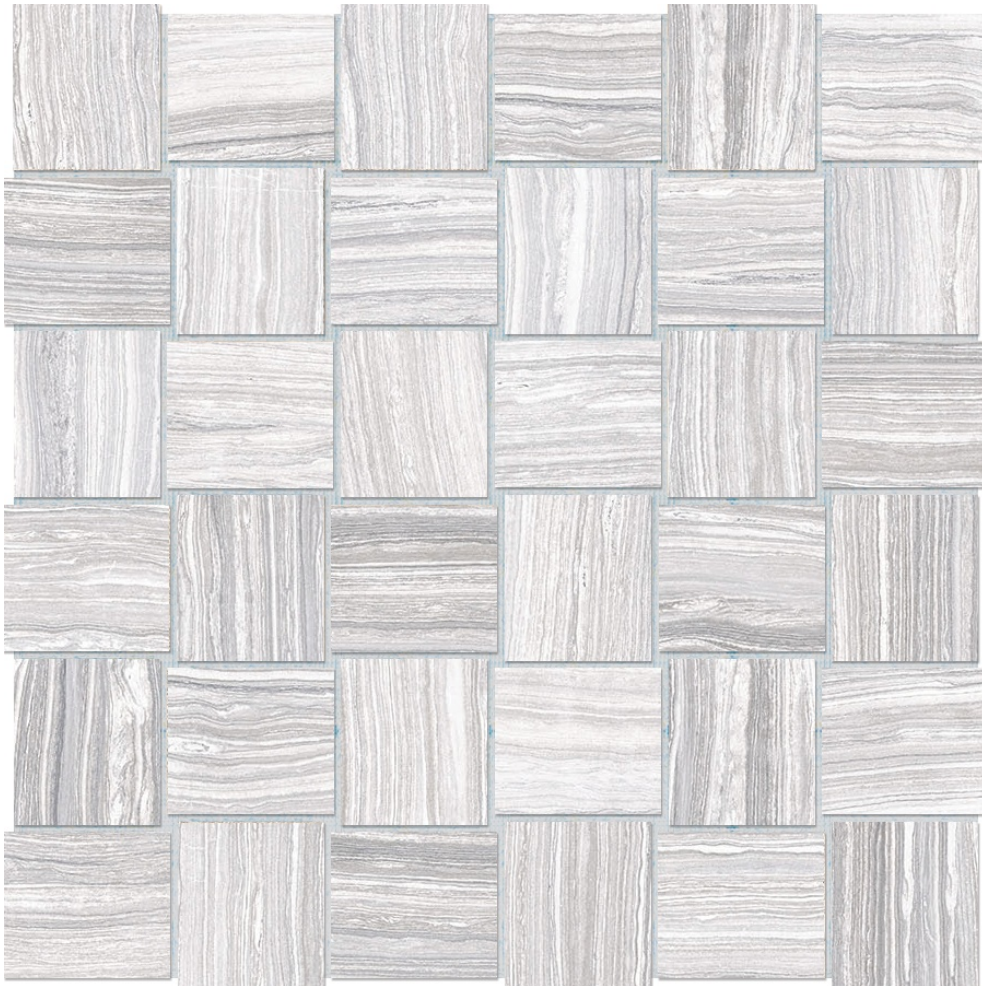

THE TILE
AND STONE
CENTER

PRODUCT
2X2 ICE BASKETWEAVE

Tile | 12"x12" | Glazed Porcelain

TECHNICAL DATA

CODE: AC4501-00840

NAME: 2x2 Ice Basketweave

SERIES: Eramosa

SIZE: 12"x12"

FINISH: Matt

LOOK: Marble Look

FROST RESISTANCE: Yes

MOSAIC TYPE: Mesh-Mounted

PEI: 4

STYLE: Contemporary

SUITABLE FOR: Indoor

TYPOLOGY: Glazed Porcelain