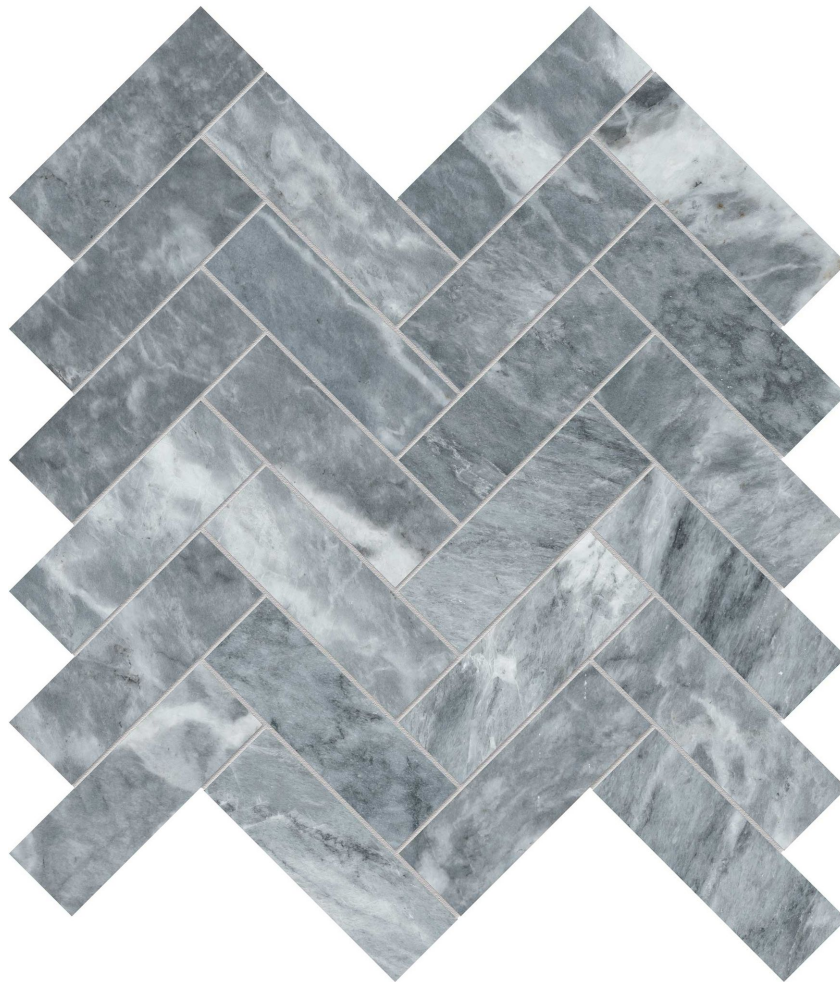

THE TILE
AND STONE
CENTER

PRODUCT

AQUA INTENSO 1.25X4 HERRINGBONE MOSAIC

Stone | 11.25"×11.375" | Marble

TECHNICAL DATA

CODE: AS5001-02540

NAME: Aqua Intenso 1.25x4 Herringbone Mosaic

SERIES: Aqua Intenso

SIZE: 11.25"x11.375"

FINISH: Brushed

MOSAIC TYPE: 1.25"x4"

SUITABLE FOR: Indoor|Shower

TPOLOGY: Marble

TYPE OF PIECE: Mosaic

USE: Floor and Wall

FAMILY: Stone