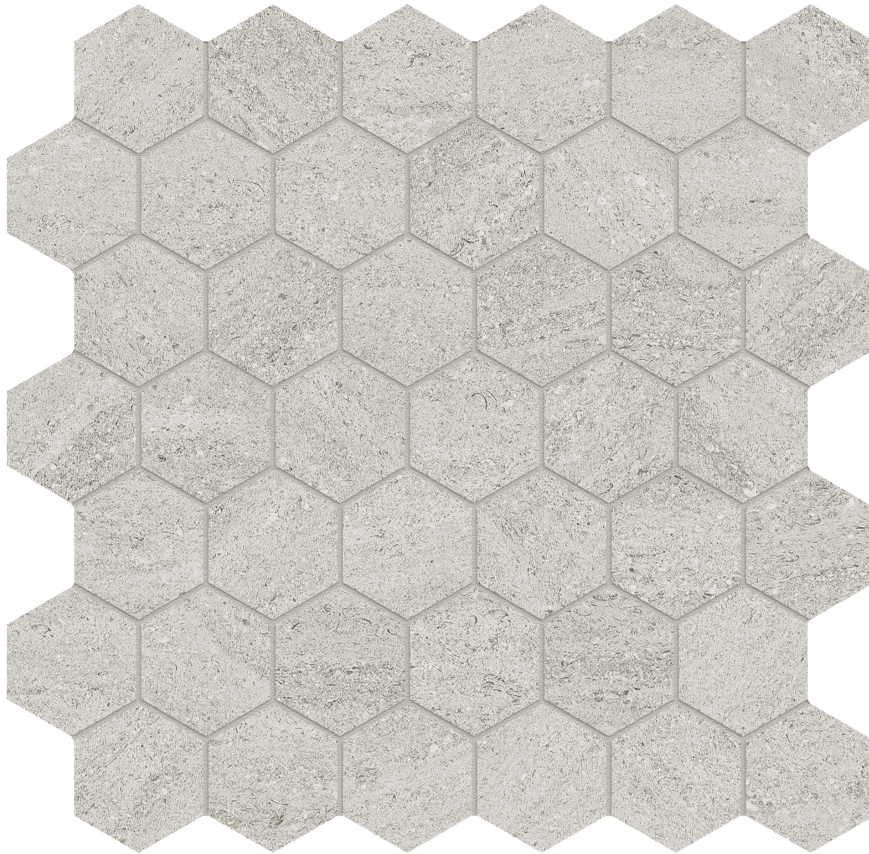

THE TILE  
AND STONE  
CENTER

---

**PRODUCT**  
**LITHOFORM 2\'' HEX VEINCUT VISTA**

---

Tile | 12"x12" | Porcelain

## TECHNICAL DATA

CODE: AC8510-00370

NAME: Lithoform 2'' Hex Veincut Vista

SERIES: Lithoform

SIZE: 12"x12"

FINISH: Organic Matte

LOOK: Stone Look

STYLE: Contemporary

SUITABLE FOR: Indoor| Outdoor

TPOLOGY: Porcelain

TYPE OF PIECE: Mosaic

USE: Floor and Wall

EDGE: Rectified

FAMILY: Tile

NOTES: This product is special order and cannot be cancelled, returned, or refunded.

**PACKING**