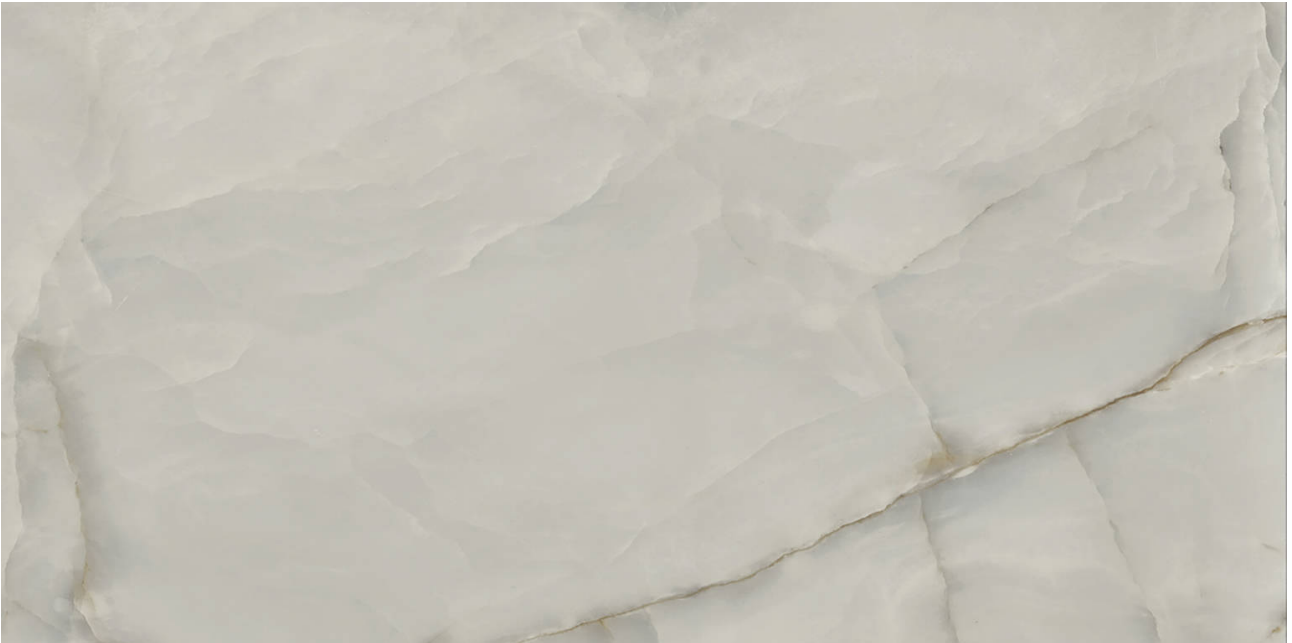

PRODUCT
MAGICAL DARK GREY MATTE 24X48

Tile | 24"x48" | Porcelain

TECHNICAL DATA

CODE: QURO-MA-2MN
NAME: Magical Dark Grey Matte 24x48
SERIES: Romance
SIZE: 24"x48"
FINISH: Matte
LOOK: Marble Look
FROST RESISTANCE: Yes
PEI: 4
STYLE: Contemporary
SUITABLE FOR: Indoor
TYPOLOGY: Porcelain
TYPE OF PIECE: Field Tile
USE: Floor and Wall
EDGE: Rectified
FAMILY: Tile