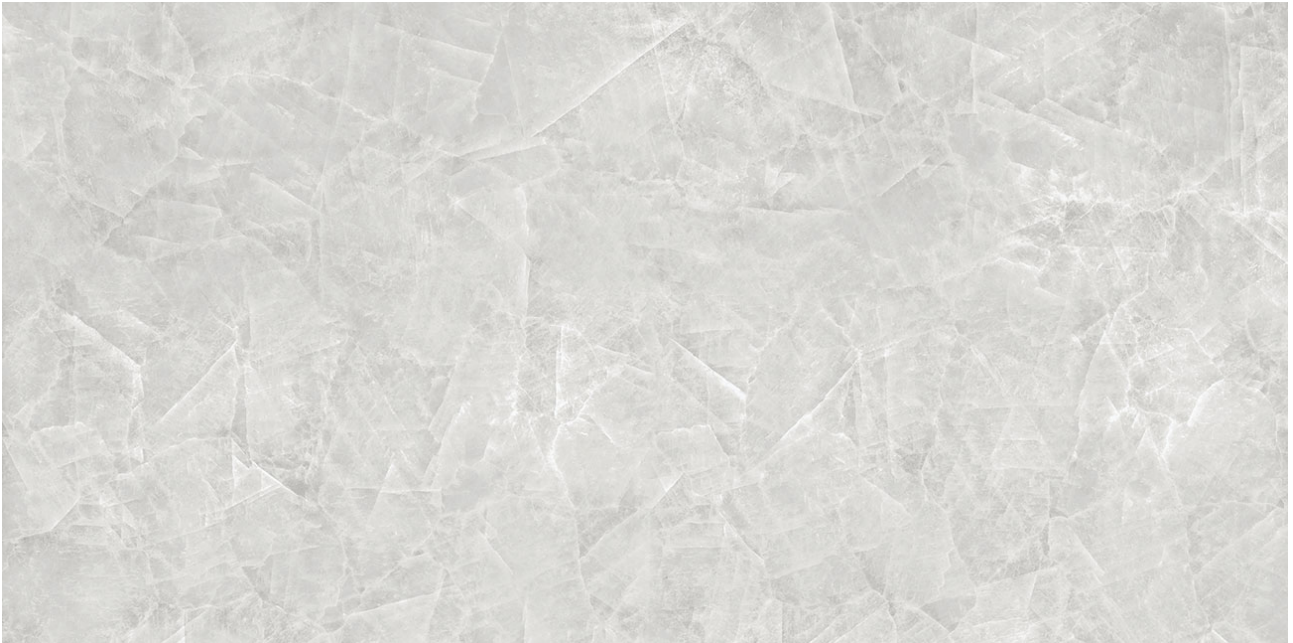

PRODUCT

ROYAL STONWORKS 63X126 CRYSTAL LUXE POLISHED

Tile | 63"x126" | Sintered Slab

TECHNICAL DATA

CODE: QUSW-CL-1P
NAME: Royal Stoneworks 63X126 Crystal Luxe Polished
SERIES: Royal Stoneworks
SIZE: 63"x126"
FINISH: Polished
LOOK: Stone Look
FROST RESISTANCE: Yes
SHADE VARIATION: V2
STYLE: Contemporary
SUITABLE FOR: Indoor|Shower
TYPOLOGY: Sintered Slab
TYPE OF PIECE: Field Tile
USE: Floor and Wall
EDGE: Rectified
FAMILY: Tile