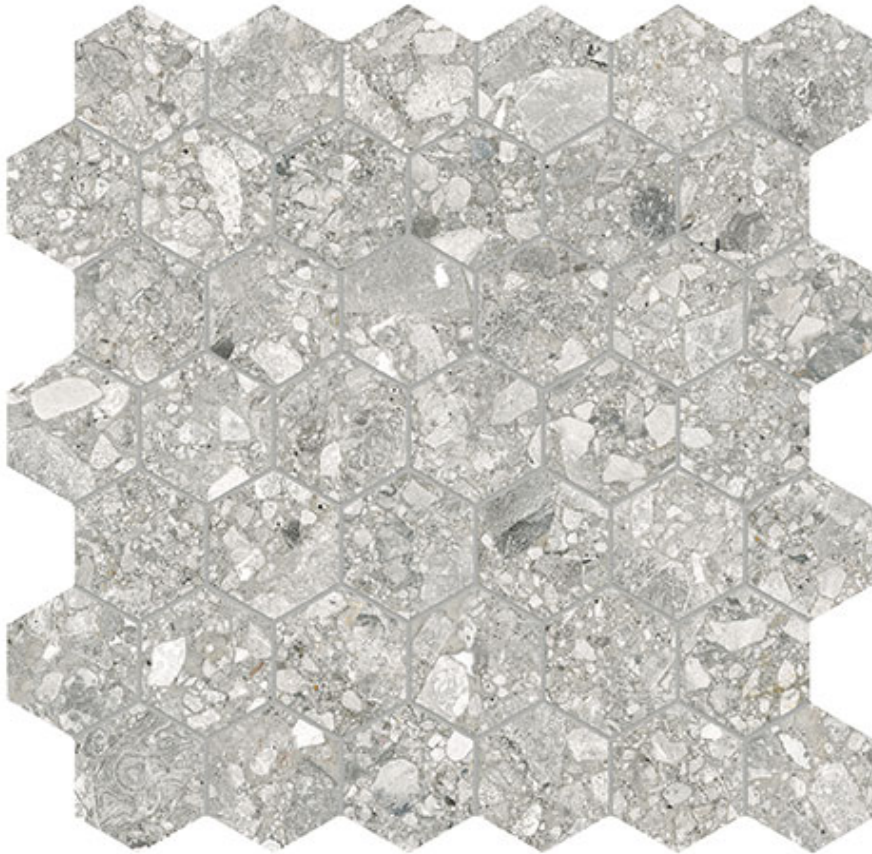

THE TILE
AND STONE
CENTER

PRODUCT

ROYAL STONEWORKS 2\'' REGAL FOSSIL VEIN HEX

Tile | 12"x12" | Porcelain

TECHNICAL DATA

CODE: QUSW-RF-HX
NAME: Royal Stoneworks 2" Regal Fossil Vein Hex
SERIES: Royal Stoneworks
SIZE: 12"x12"
FINISH: Matt
LOOK: Stone Look
MOSAIC TYPE: 2"x2"
SHADE VARIATION: V3
STYLE: Contemporary
SUITABLE FOR: Indoor|Shower
TYPOLOGY: Porcelain
TYPE OF PIECE: Mosaic
USE: Floor and Wall
FAMILY: Tile