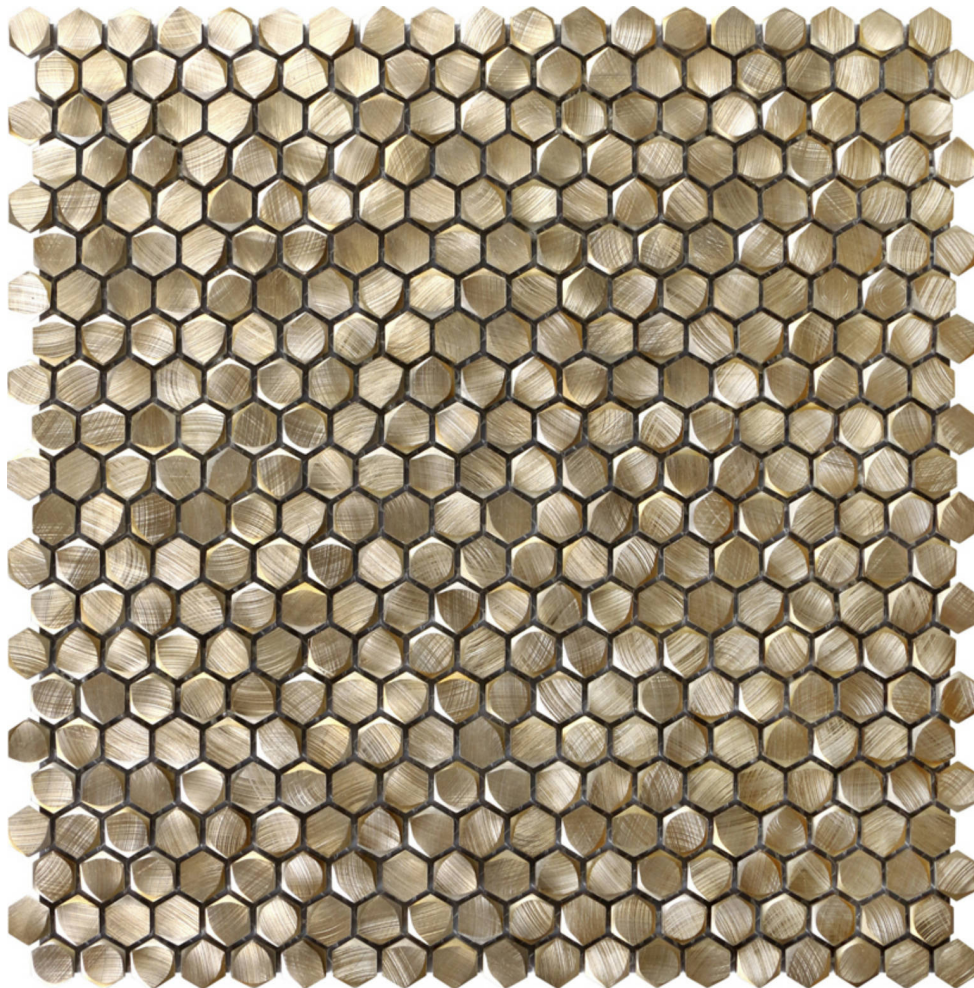

# MEDIUM HEXAGON GOLD ALUMINUM MOSAIC

---

Mosaic and Decorative Tile | 12"x12" | Metal

## **TECHNICAL DATA**

CODE: RVCHAWM110  
NAME: Medium Hexagon Gold Aluminum Mosaic  
SERIES: Chelsea Collection  
SIZE: 12"x12"  
LOOK: Multi-Look Mosaics  
SUITABLE FOR: Backsplash, Indoor  
TYPOLOGY: Metal  
TYPE OF PIECE: Mosaic  
USE: Wall only  
FAMILY: Mosaic and Decorative Tile  
MOSAIC SHAPE: Hexagon