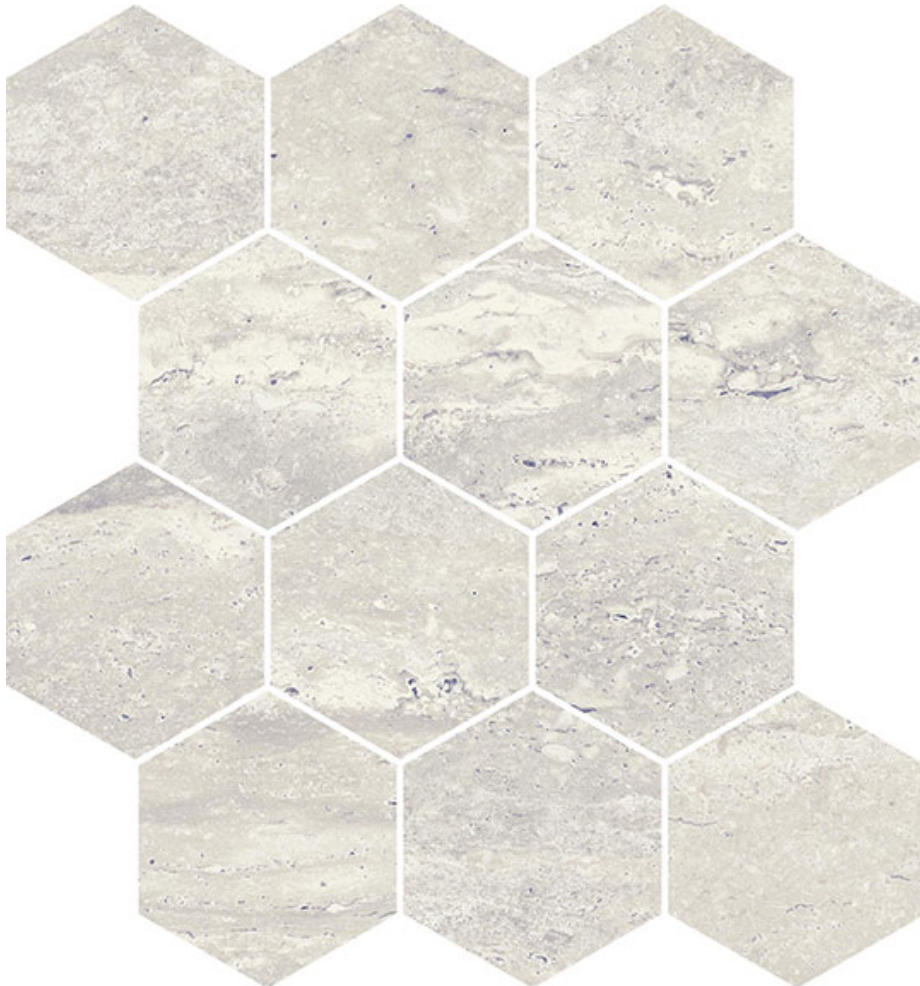

THE TILE  
AND STONE  
CENTER

---

**PRODUCT**  
**SATURNIA 3X3 HEX ROMAN MATTE**

---

Tile | 9"x11" | Porcelain

**GRAPHIC VARIETY**

## TECHNICAL DATA

CODE: QUSA-RO-HM  
NAME: Saturnia 3x3 Hex Roman Matte  
SERIES: Saturnia  
SIZE: 9"x11"  
FINISH: Matt  
LOOK: Marble Look  
FROST RESISTANCE: Yes  
MOSAIC TYPE: 3"x3"  
STYLE: Contemporary  
TYPOLOGY: Porcelain  
TYPE OF PIECE: Mosaic  
USE: Floor and Wall  
EDGE: Rectified  
CHEMICAL RESISTANCE: Not affected  
DCOF:  $\geq 0.42$  Wet  
FAMILY: Tile  
STAIN RESISTANCE: Not affected  
THICKNESS: 8  
NOTES: Proudly made in the USA