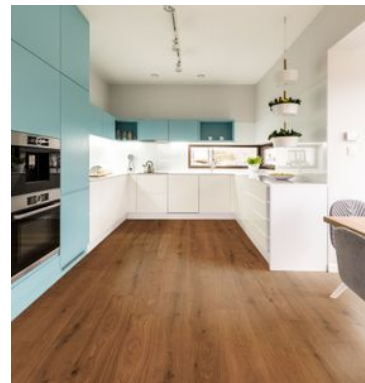

Timber Espresso
7.8"x48.6" | Fibrano w/ HydroWood