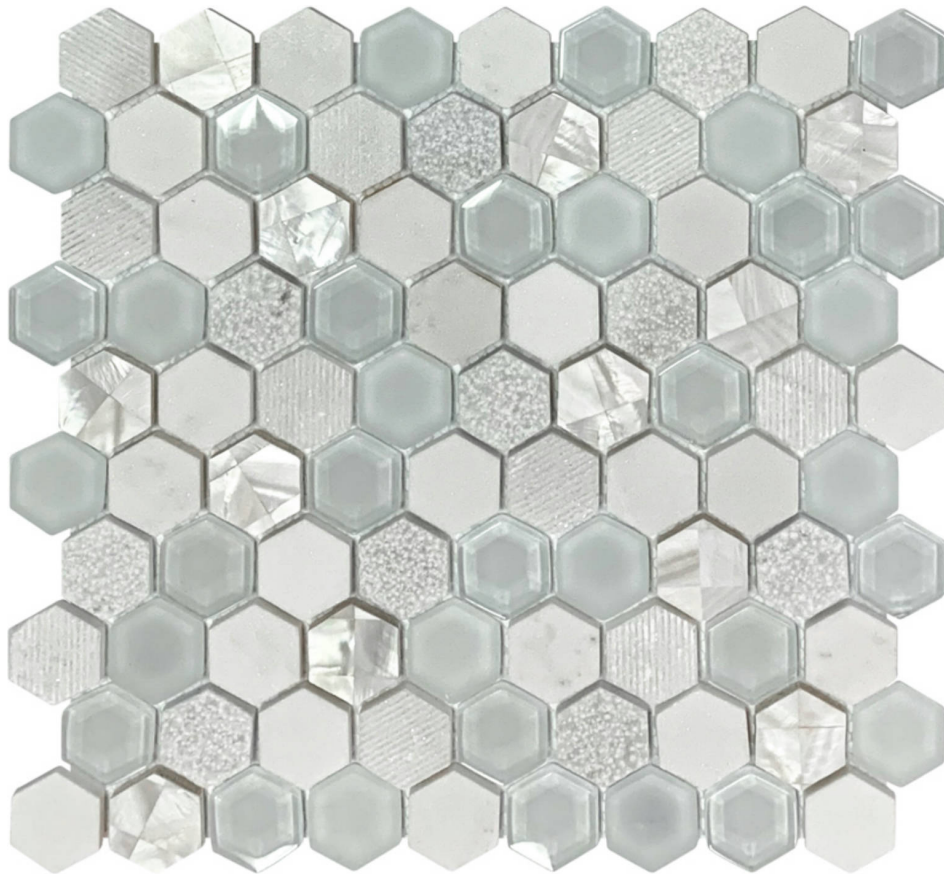

# HEXAGON GLASS MARBLE & MOTHER PEARL WHITE MIX MOSAIC

---

Mosaic and Decorative Tile | 12"x12" | Mixed Materials

## TECHNICAL DATA

CODE: RVCHAWM175  
NAME: Hexagon Glass Marble & Mother Pearl White Mix Mosaic  
SERIES: Chelsea Collection  
SIZE: 12"x12"  
LOOK: Multi-Look Mosaics  
SUITABLE FOR: Backsplash, Indoor, Shower  
TYPOLOGY: Mixed Materials  
TYPE OF PIECE: Mosaic  
USE: Floor and Wall  
FAMILY: Mosaic and Decorative Tile  
MOSAIC SHAPE: Hexagon