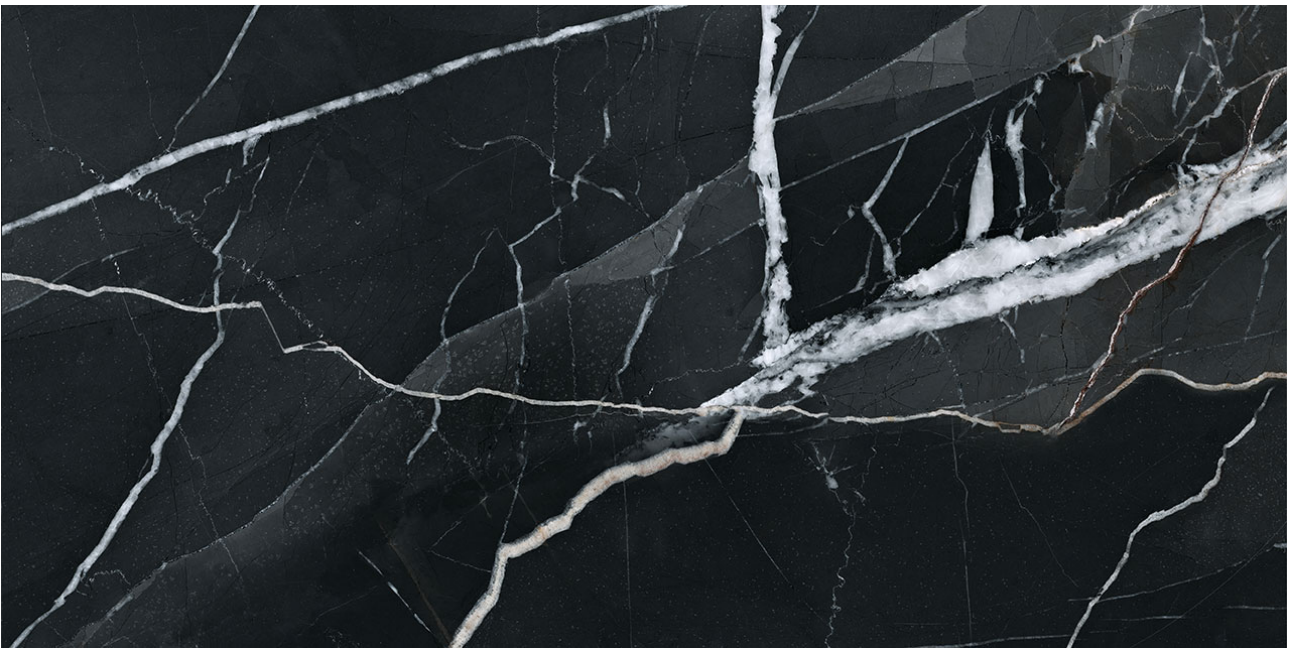

PRODUCT
ROYAL STONEWORKS 12X24 REGAL BLACK VEIN
POLISHED

Tile | 12"x24" | Porcelain

TECHNICAL DATA

CODE: QUSW-RV-5P
NAME: Royal Stoneworks 12X24 Regal Black Vein Polished
SERIES: Royal Stoneworks
SIZE: 12"x24"
FINISH: Polished
LOOK: Stone Look
FROST RESISTANCE: Yes
STYLE: Contemporary
SUITABLE FOR: Indoor|Shower
TYPOLOGY: Porcelain
TYPE OF PIECE: Field Tile
USE: Floor and Wall
EDGE: Rectified
FAMILY: Tile