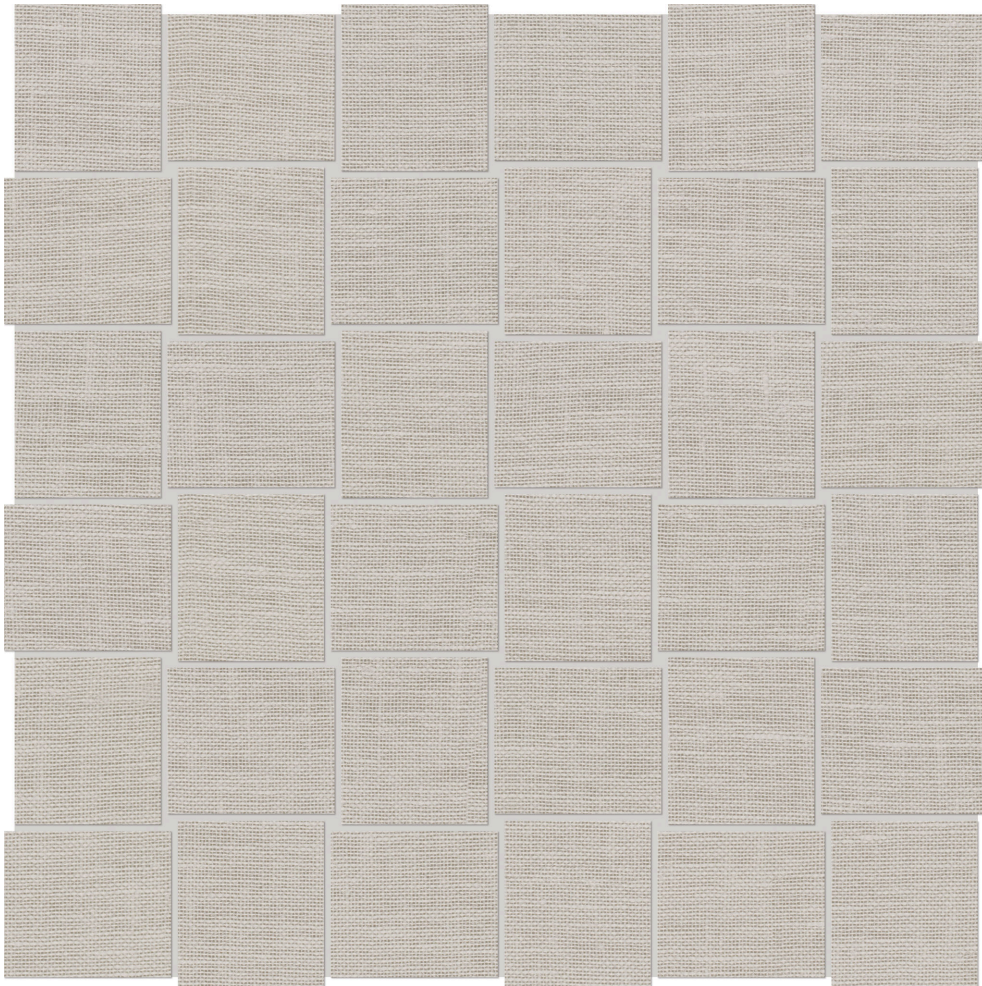

# FABRIKA 2X2 BASKETWEAVE DAMASCUS SILK MATTE

---

Tile | 12"x12" | Porcelain

## TECHNICAL DATA

CODE: QUFA-DA-2X2  
NAME: Fabrika 2X2 Basketweave Damascus Silk Matte  
SERIES: Fabrika  
SIZE: 12"x12"  
FINISH: Matt  
LOOK: Textured Look  
FROST RESISTANCE: Yes  
MOSAIC TYPE: 2"x2"  
SHADE VARIATION: V1  
STYLE: Contemporary  
SUITABLE FOR: Backsplash| Indoor | Shower  
TYPOLOGY: Porcelain  
TYPE OF PIECE: Mosaic  
USE: Floor and Wall  
FAMILY: Tile