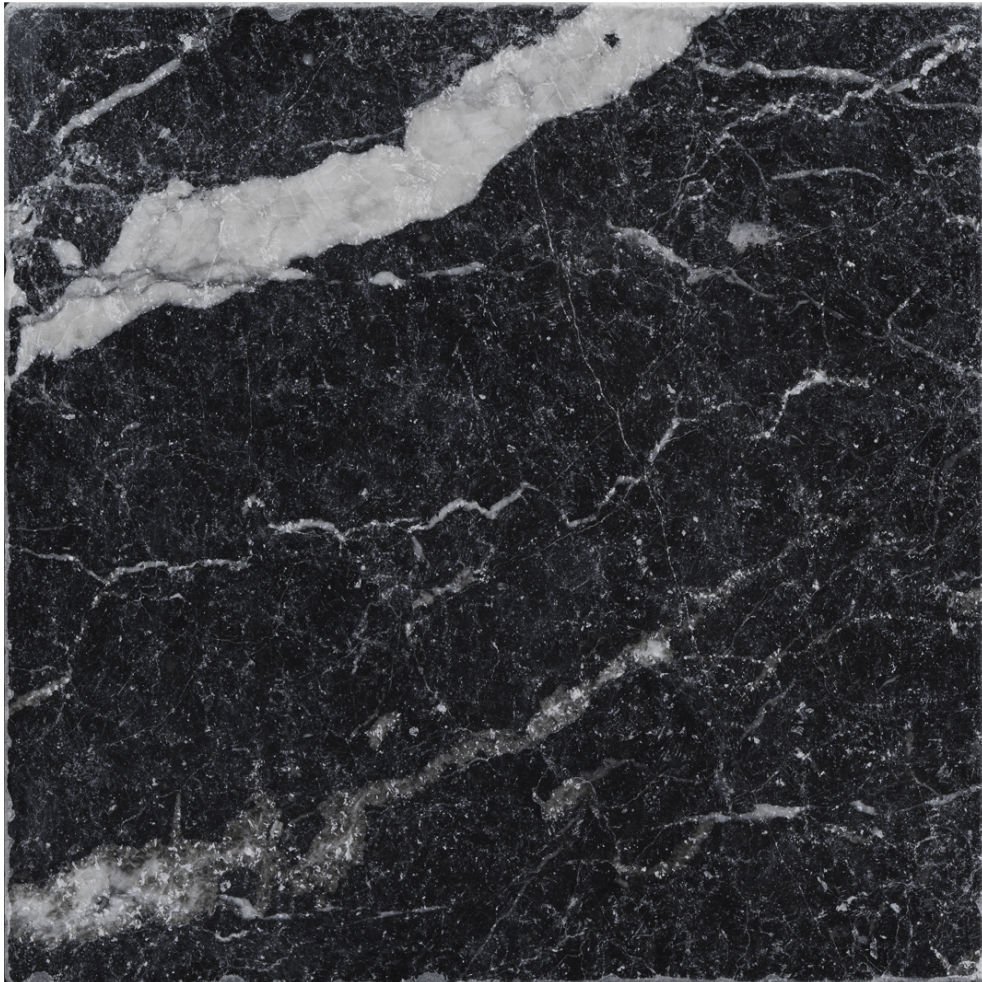

THE TILE
AND STONE
CENTER

PRODUCT
OBSESSION 10X10 NERO

Tile | 10"x10" | Glazed Porcelain

ROOM SCENES

TECHNICAL DATA

CODE: QUOB-NE-3
NAME: Obsession 10x10 Nero
SERIES: Obsession
SIZE: 10"x10"
FINISH: Matt
LOOK: Marble Look
FROST RESISTANCE: Yes
PEI: 3
SHADE VARIATION: V1
STYLE: Classic
SUITABLE FOR: Backsplash|Indoor|Shower
TYPOLOGY: Glazed Porcelain
TYPE OF PIECE: Field Tile
USE: Floor and Wall
BREAKING STRENGTH: ≥ 1300 N
CHEMICAL RESISTANCE: GA GLA GHA
DCOF: > 0.42
FAMILY: Tile
MOHS: 6
R VALUE: R9
STAIN RESISTANCE: 5
THICKNESS: 9 mm
NOTES: 22 graphic variations