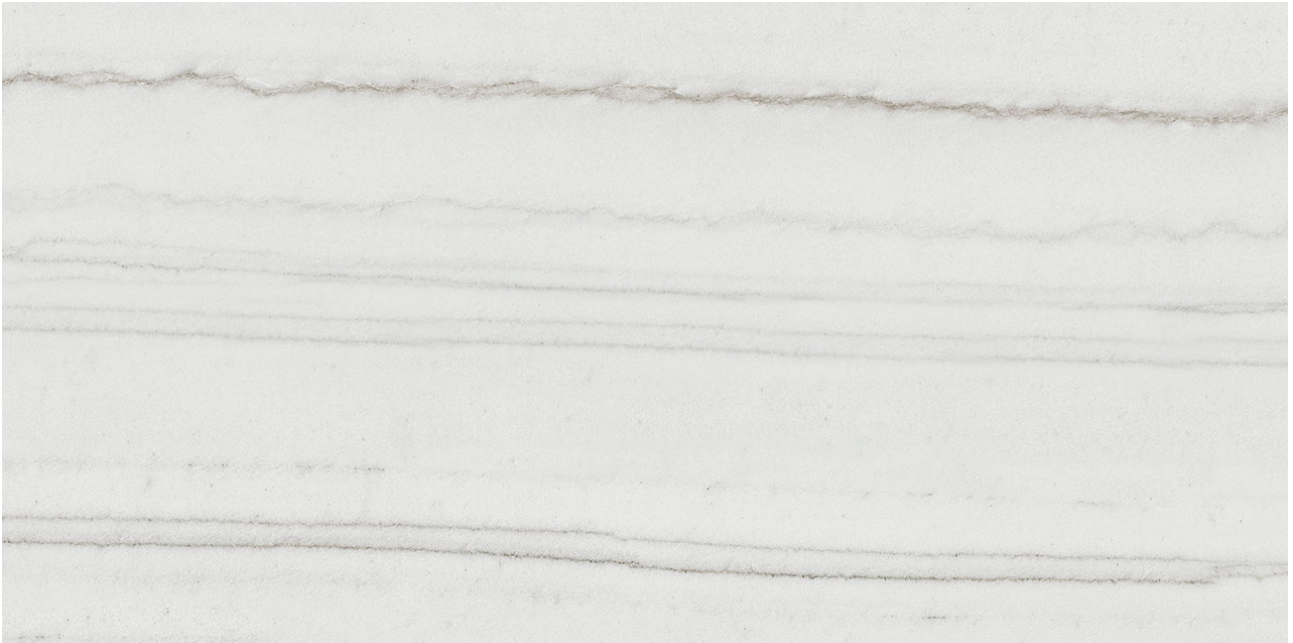

PRODUCT

ROYAL STONWORKS 12X24 TUSCAN WHITE VEIN HONED

Tile | 12"x24" | Porcelain

TECHNICAL DATA

CODE: QUSW-TW-5H
NAME: Royal Stoneworks 12X24 Tuscan White Vein Honed
SERIES: Royal Stoneworks
SIZE: 12"x24"
FINISH: Honed
LOOK: Stone Look
FROST RESISTANCE: Yes
STYLE: Contemporary
SUITABLE FOR: Indoor|Shower
TYPOLOGY: Porcelain
TYPE OF PIECE: Field Tile
USE: Floor and Wall
EDGE: Rectified
FAMILY: Tile