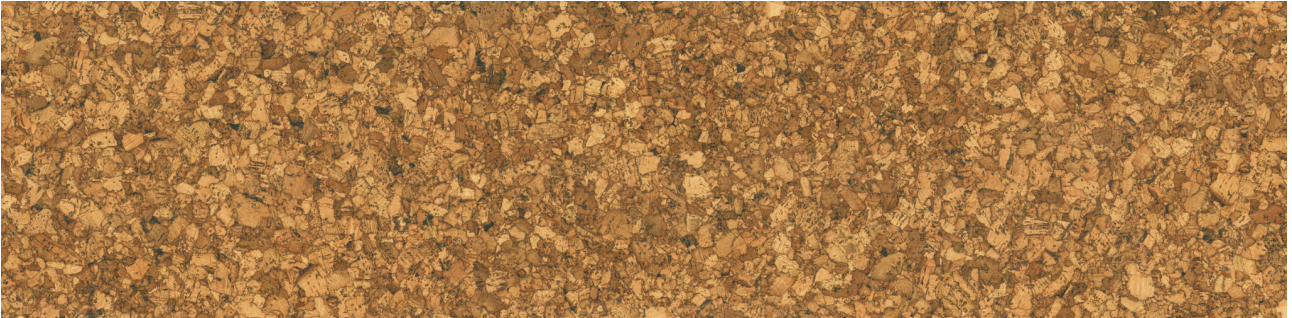

THE TILE  
AND STONE  
CENTER

---

**PRODUCT**  
**CORK CLICK PICO**

---

Waterproof Flooring | 12"x48,6" | HDF

ROOM SCENES

## TECHNICAL DATA

CODE: LCCORK202010  
NAME: Cork Click Pico  
SERIES: True Earth Cork Click  
SIZE: 12"x48,6"  
FINISH: Matt  
LOOK: Wood Look  
STYLE: Contemporary  
SUITABLE FOR: Indoor  
TYPOLOGY: HDF  
TYPE OF PIECE: Field Tile  
USE: Floor only  
CLICK SYSTEM: UNICLIC system  
CORE BOARD THICKNESS: 7 mm  
PAD THICKNESS: 1 mm  
PAD TYPE: Cork Underlayment  
COMMERCIAL WARRANTY: Class 33  
RESIDENTIAL WARRANTY: Class 23  
SURFACE TEXTURE: Cork  
TOTAL THICKNESS: 10 mm  
FAMILY: Waterproof Flooring  
NOTES: These SKUs are special order and take approximately two weeks to deliver