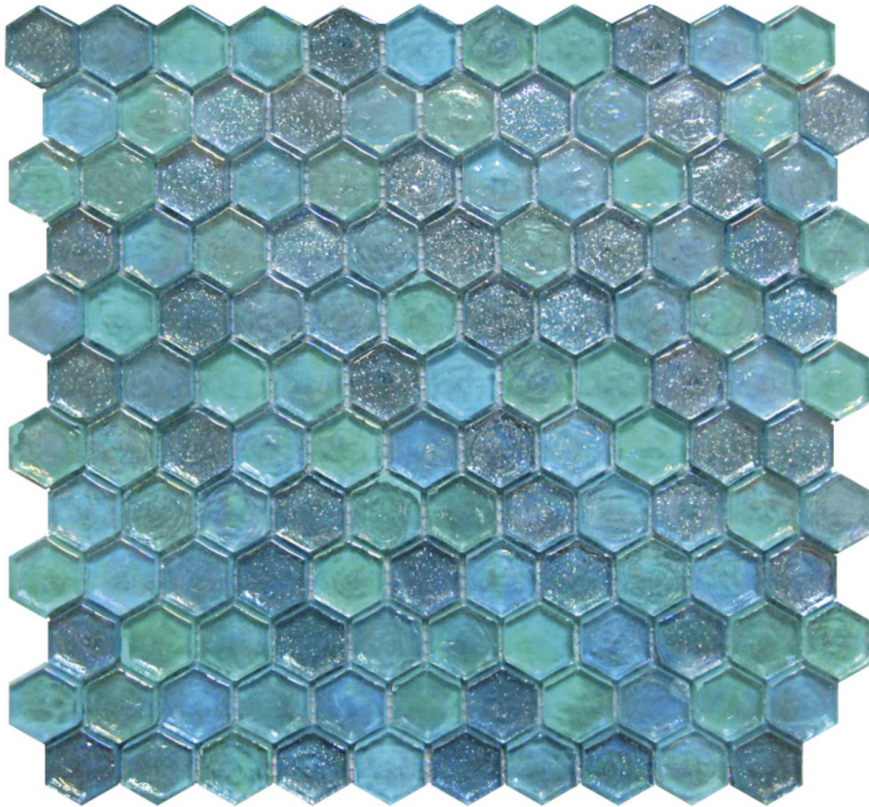

THE TILE
AND STONE
CENTER

PRODUCT
HEXAGON MIX BLUE GLASS MOSAIC

Mosaic and Decorative Tile | 12"x12" | Glass

TECHNICAL DATA

CODE: RVCHAWV140
NAME: Hexagon Mix Blue Glass Mosaic
SERIES: Chelsea Collection
SIZE: 12"x12"
LOOK: Multi-Look Mosaics
SUITABLE FOR: Backsplash|Indoor|Outdoor|Shower|Pool
TYPOLOGY: Glass
TYPE OF PIECE: Mosaic
USE: Floor and Wall
FAMILY: Mosaic and Decorative Tile
MOSAIC SHAPE: Hexagon