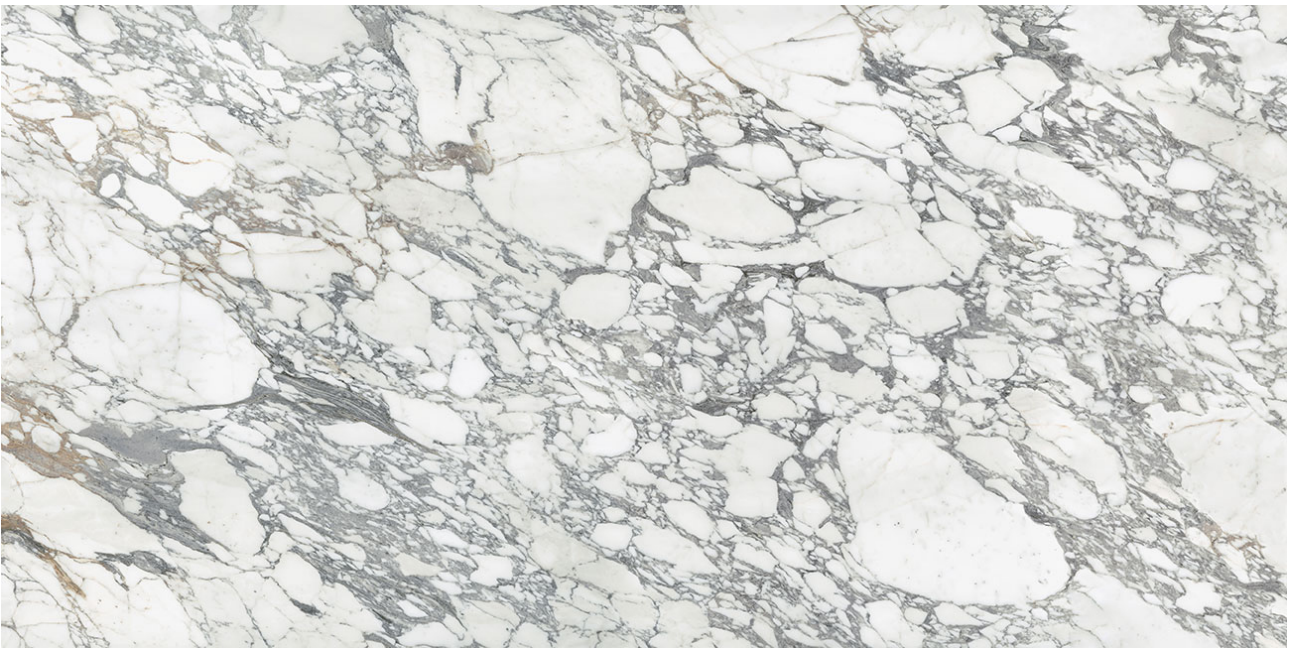

THE TILE
AND STONE
CENTER

PRODUCT
ROYAL STONWORKS 63X126 ITALIAN ARABESCATO
POLISHED

Tile | 63"x126" | Sintered Slab

TECHNICAL DATA

CODE: QUSW-IA-1P
NAME: Royal Stoneworks 63X126 Italian Arabescato Polished
SERIES: Royal Stoneworks
SIZE: 63"x126"
FINISH: Polished
LOOK: Stone Look
FROST RESISTANCE: Yes
SHADE VARIATION: V3
STYLE: Contemporary
SUITABLE FOR: Indoor|Shower
TYPOLOGY: Sintered Slab
TYPE OF PIECE: Field Tile
USE: Floor and Wall
EDGE: Rectified
FAMILY: Tile