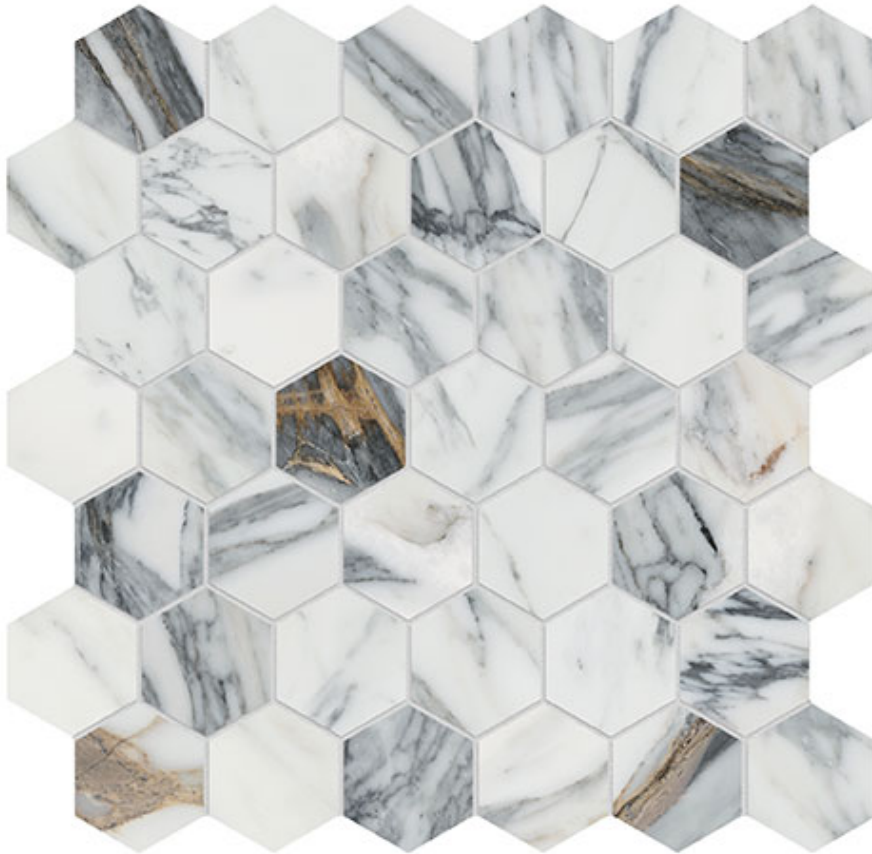

THE TILE
AND STONE
CENTER

PRODUCT

ROYAL STONEWORKS 2\" REGAL WHITE VEIN HEX

Tile | 12"x12" | Porcelain

TECHNICAL DATA

CODE: QUSW-RW-HX
NAME: Royal Stoneworks 2" Regal White Vein Hex
SERIES: Royal Stoneworks
SIZE: 12"x12"
FINISH: Honed
LOOK: Stone Look
MOSAIC TYPE: 2"x2"
SHADE VARIATION: V3
STYLE: Contemporary
SUITABLE FOR: Indoor|Shower
TYPOLOGY: Porcelain
TYPE OF PIECE: Mosaic
USE: Floor and Wall
FAMILY: Tile