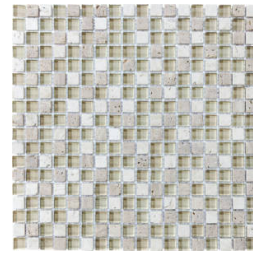

**Linear Creme Brulee Mosaic**  
12"x14" | Mixed Materials

**Linear Iceland Mosaic**  
12"x14" | Mixed Materials

**Linear Midnight Mosaic**  
12"x14" | Mixed Materials

**Linear Spa Mosaic**  
12"x14" | Mixed Materials

**Linear Waterfall Mosaic**  
12"x14" | Mixed Materials

**5/8X5/8 Bamboo Mosaic**  
12"x12" | Mixed Materials

**5/8X5/8 Cabernet Mosaic**  
12"x12" | Mixed Materials

**5/8X5/8 Cappuccino Mosaic**  
12"x12" | Mixed Materials

**5/8X5/8 Creme Brulee Mosaic**  
12"x12" | Mixed Materials

**5/8X5/8 Iceland Mosaic**  
12"x12" | Mixed Materials

**5/8X5/8 Midnight Mosaic**  
12"x12" | Mixed Materials

**5/8X5/8 Spa Mosaic**  
12"x12" | Mixed Materials