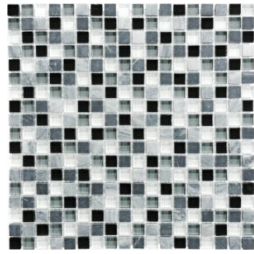

**Linear Creme Brulee Mosaic**  
12"x14" | Mixed Materials

**Linear Iceland Mosaic**  
12"x14" | Mixed Materials

**Linear Midnight Mosaic**  
12"x14" | Mixed Materials

**Linear Spa Mosaic**  
12"x14" | Mixed Materials

**Linear Waterfall Mosaic**  
12"x14" | Mixed Materials

**5/8X5/8 Bamboo Mosaic**  
12"x12" | Mixed Materials

**5/8X5/8 Cabernet Mosaic**  
12"x12" | Mixed Materials

**5/8X5/8 Cappuccino Mosaic**  
12"x12" | Mixed Materials

**5/8X5/8 Creme Brulee Mosaic**  
12"x12" | Mixed Materials

**5/8X5/8 Iceland Mosaic**  
12"x12" | Mixed Materials

**5/8X5/8 Midnight Mosaic**  
12"x12" | Mixed Materials

**5/8X5/8 Spa Mosaic**  
12"x12" | Mixed Materials