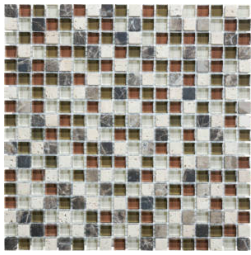

# GLASS STONE

---

Multi-Look Mosaics | | Mixed Materials

PRODUCTS

**Linear Bamboo Mosaic**  
12"x14" | Mixed Materials

**Linear Cabernet Mosaic**  
12"x14" | Mixed Materials

**Linear Cappuccino Mosaic**  
12"x14" | Mixed Materials

**Linear Creme Brulee Mosaic**  
12"x14" | Mixed Materials

**Linear Iceland Mosaic**  
12"x14" | Mixed Materials

**Linear Midnight Mosaic**  
12"x14" | Mixed Materials

**Linear Spa Mosaic**  
12"x14" | Mixed Materials

**Linear Waterfall Mosaic**  
12"x14" | Mixed Materials

**5/8X5/8 Bamboo Mosaic**  
12"x12" | Mixed Materials

**5/8X5/8 Cabernet Mosaic**  
12"x12" | Mixed Materials

**5/8X5/8 Cappuccino Mosaic**  
12"x12" | Mixed Materials