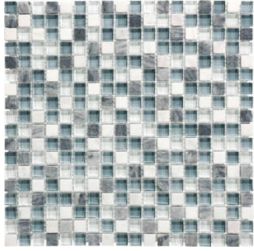

**Linear Waterfall Mosaic**  
12"x14" | Mixed Materials

**5/8X5/8 Bamboo Mosaic**  
12"x12" | Mixed Materials

**5/8X5/8 Cabernet Mosaic**  
12"x12" | Mixed Materials

**5/8X5/8 Cappuccino Mosaic**  
12"x12" | Mixed Materials

**5/8X5/8 Creme Brulee Mosaic**  
12"x12" | Mixed Materials

**5/8X5/8 Iceland Mosaic**  
12"x12" | Mixed Materials

**5/8X5/8 Midnight Mosaic**  
12"x12" | Mixed Materials

**5/8X5/8 Spa Mosaic**  
12"x12" | Mixed Materials

**5/8X5/8 Waterfall Mosaic**  
12"x12" | Mixed Materials

ROOM SCENES

Size	Product type	BOX			PALLET		
		pcs	sqft	lb	boxes	sqft	lb
12"x14"	Mosaic	10	10		36		
12"x12"	Mosaic	10	10		36		

**WARNING** The information contained in this packing list is for guidance only, the contents of the packing may vary. Please consult our sales representatives for an exact list.