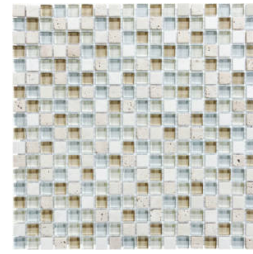

**Linear Creme Brulee Mosaic**  
12"x14" | Mixed Materials

**Linear Iceland Mosaic**  
12"x14" | Mixed Materials

**Linear Midnight Mosaic**  
12"x14" | Mixed Materials

**Linear Spa Mosaic**  
12"x14" | Mixed Materials

**Linear Waterfall Mosaic**  
12"x14" | Mixed Materials

**5/8X5/8 Bamboo Mosaic**  
12"x12" | Mixed Materials

**5/8X5/8 Cabernet Mosaic**  
12"x12" | Mixed Materials

**5/8X5/8 Cappuccino Mosaic**  
12"x12" | Mixed Materials

**5/8X5/8 Creme Brulee Mosaic**  
12"x12" | Mixed Materials

**5/8X5/8 Iceland Mosaic**  
12"x12" | Mixed Materials

**5/8X5/8 Midnight Mosaic**  
12"x12" | Mixed Materials

**5/8X5/8 Spa Mosaic**  
12"x12" | Mixed Materials