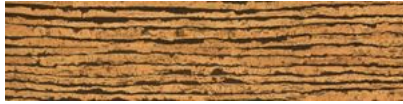

THE TILE
AND STONE
CENTER

SERIES

TRUE EARTH CORK CLICK

Wood Look | | HDF

PRODUCTS

Cork Click Capri
12"x48,6" | HDF

Cork Click Comino
12"x48,6" | HDF

Cork Click Corvo
12"x48,6" | HDF

Cork Click Lanzarote
12"x48,6" | HDF

Cork Click Linosa
12"x48,6" | HDF

Cork Click Pianosa
12"x48,6" | HDF

Cork Click Pico
12"x48,6" | HDF

Cork Click Santorino
12"x48,6" | HDF

Cork Click Stromboli
12"x48,6" | HDF