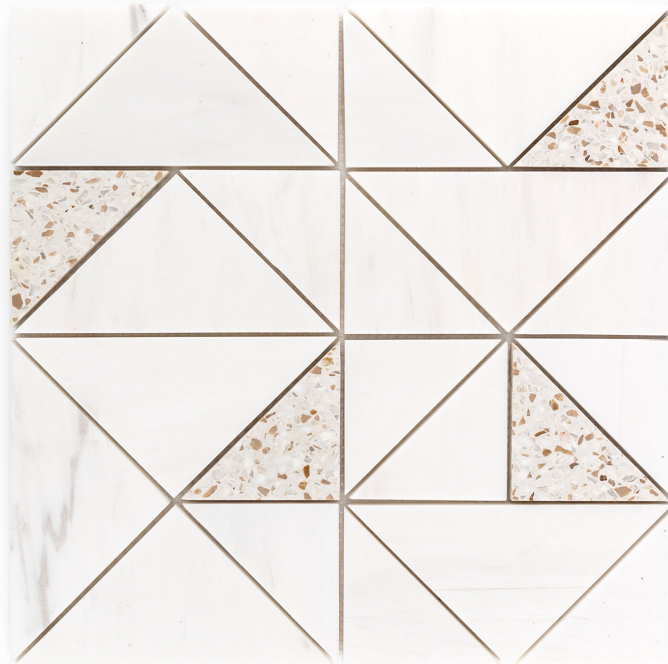

PRODUCT
SUMMIT MOSAIC

Mosaic and Decorative Tile | 12"x12" | Marble

DETAILS

ROOM SCENES

TECHNICAL DATA

CODE: RVHA105
NAME: Summit Mosaic
SERIES: Hamptons Collection
SIZE: 12"x12"
FINISH: Semi-Polished
LOOK: Multi-Look Mosaics
SHADE VARIATION: V3
STYLE: Contemporary
SUITABLE FOR: Backsplash,Indoor,Shower
TYPOLOGY: Marble
TYPE OF PIECE: Mosaic
USE: Floor and Wall
FAMILY: Mosaic and Decorative Tile

PACKING

Size	Product type	BOX			PALLET		
		pcs	sqft	lb	boxes	sqft	lb
12"x12"	Mosaic	10					

WARNING The information contained in this packing list is for guidance only, the contents of the packing may vary. Please consult our sales representatives for an exact list.