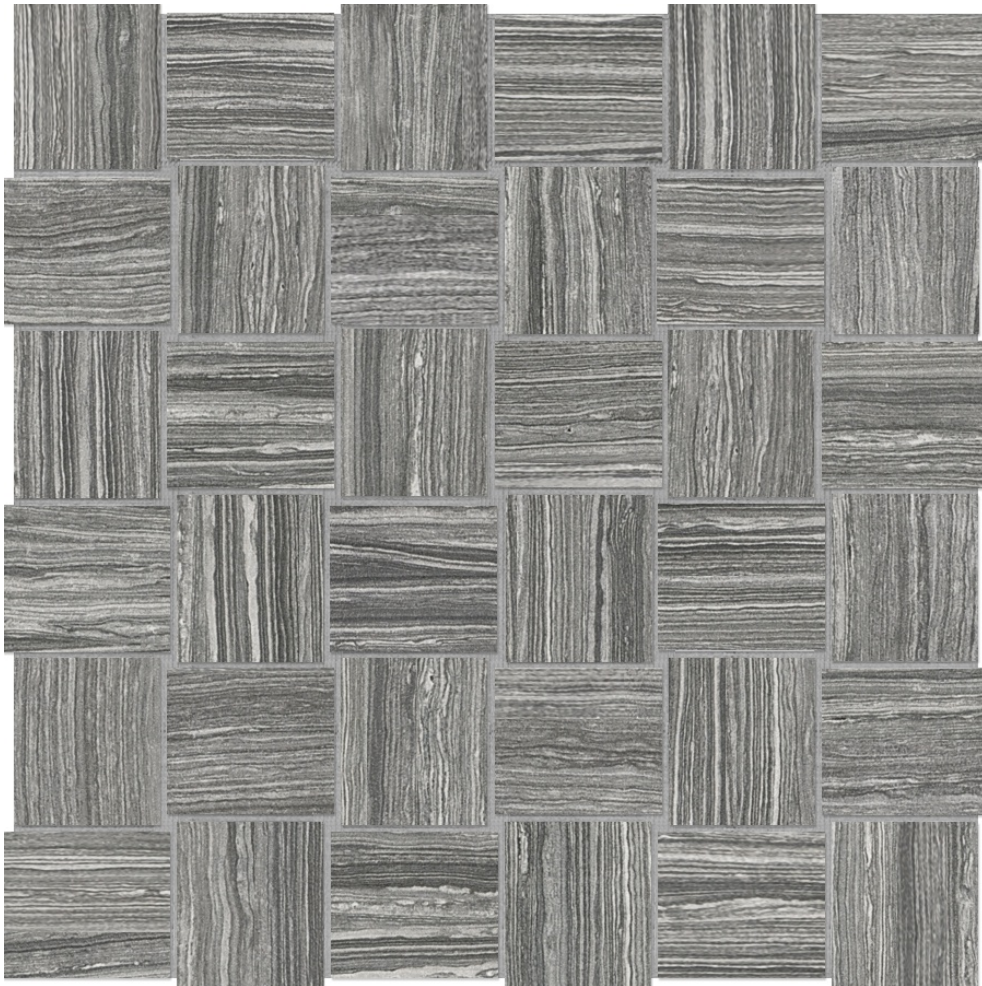

THE TILE
AND STONE
CENTER

PRODUCT
2X2 CARBON BASKETWEAVE

Tile | 12"x12" | Glazed Porcelain

TECHNICAL DATA

CODE: AC4501-00820

NAME: 2x2 Carbon Basketweave

SERIES: Eramosa

SIZE: 12"x12"

FINISH: Matt

LOOK: Marble Look

FROST RESISTANCE: Yes

MOSAIC TYPE: Mesh-Mounted

PEI: 4

STYLE: Contemporary

SUITABLE FOR: Indoor

TPOLOGY: Glazed Porcelain