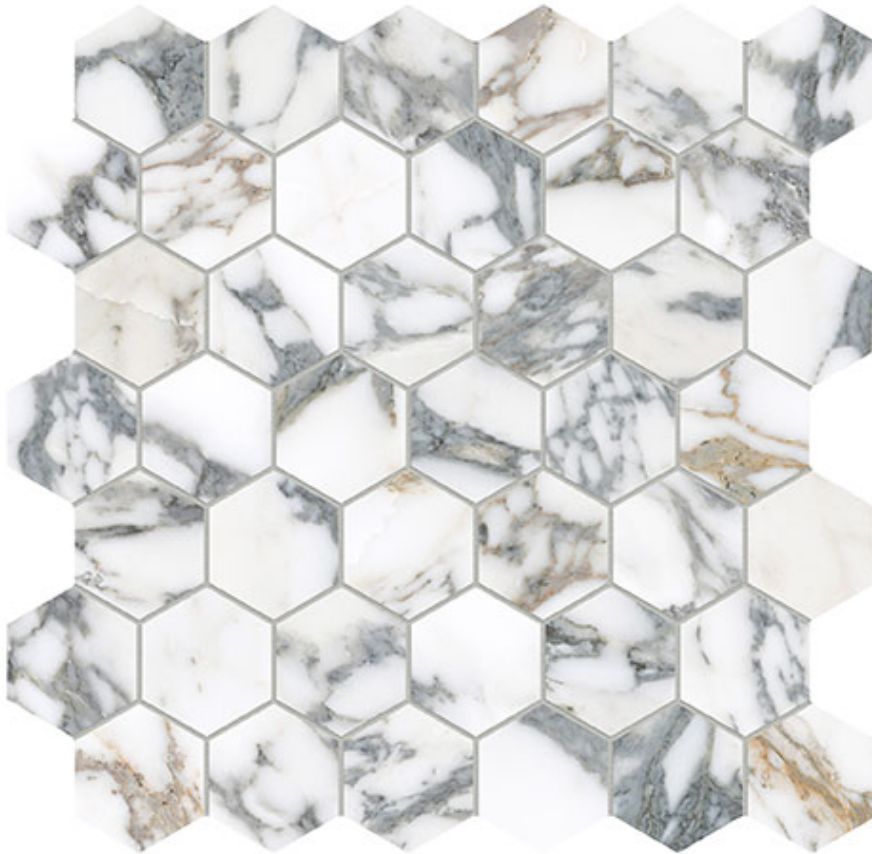

THE TILE
AND STONE
CENTER

PRODUCT

ROYAL STONEWORKS 2\"/>ITALIAN ARABESCATO HEX

Tile | 12"x12" | Porcelain

ROOM SCENES

TECHNICAL DATA

CODE: QUSW-IA-HX
NAME: Royal Stoneworks 2" Italian Arabescato Hex
SERIES: Royal Stoneworks
SIZE: 12"x12"
FINISH: Honed
LOOK: Stone Look
MOSAIC TYPE: 2"x2"
SHADE VARIATION: V3
STYLE: Contemporary
SUITABLE FOR: Indoor|Shower
TYPOLOGY: Porcelain
TYPE OF PIECE: Mosaic
USE: Floor and Wall
FAMILY: Tile