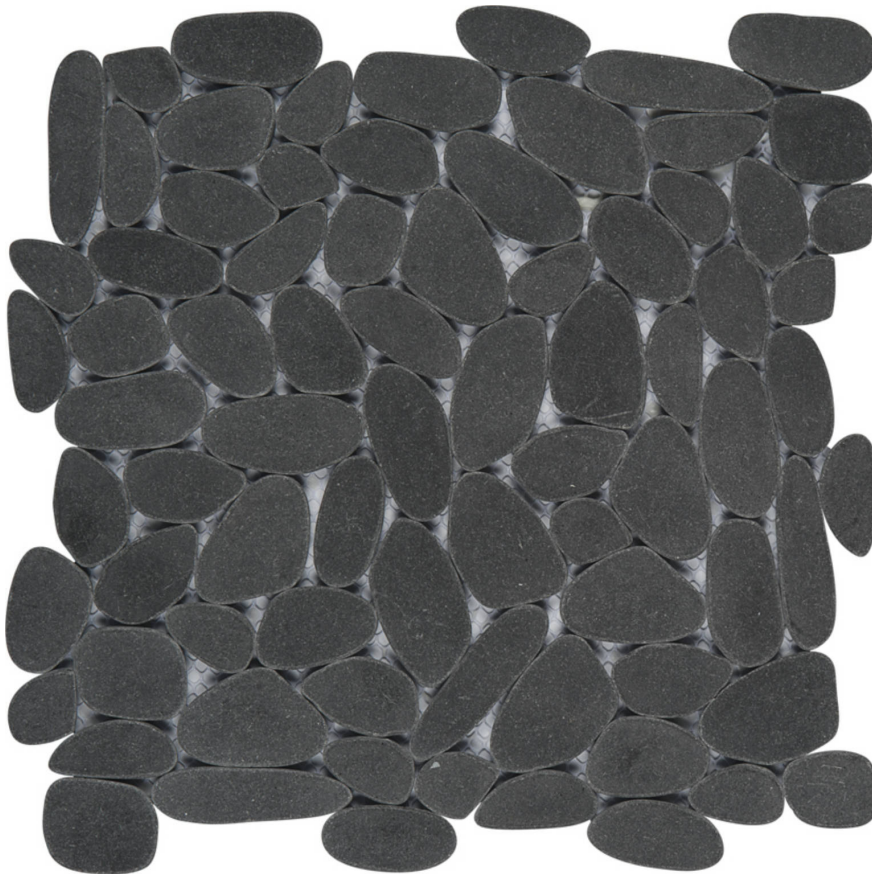

PRODUCT

**BLACK SLICED RECONSTITUTED PEBBLE INTERLOCKING
MOSAIC**

Mosaic and Decorative Tile | 12"x12" | Natural Stone

TECHNICAL DATA

CODE: RVCHAWP029

NAME: Black Sliced Reconstituted Pebble Interlocking Mosaic

SERIES: Chelsea Collection

SIZE: 12"x12"

LOOK: Multi-Look Mosaics

SUITABLE FOR: Backsplash, Indoor, Shower

TPOLOGY: Natural Stone

TYPE OF PIECE: Mosaic

USE: Floor and Wall

FAMILY: Mosaic and Decorative Tile