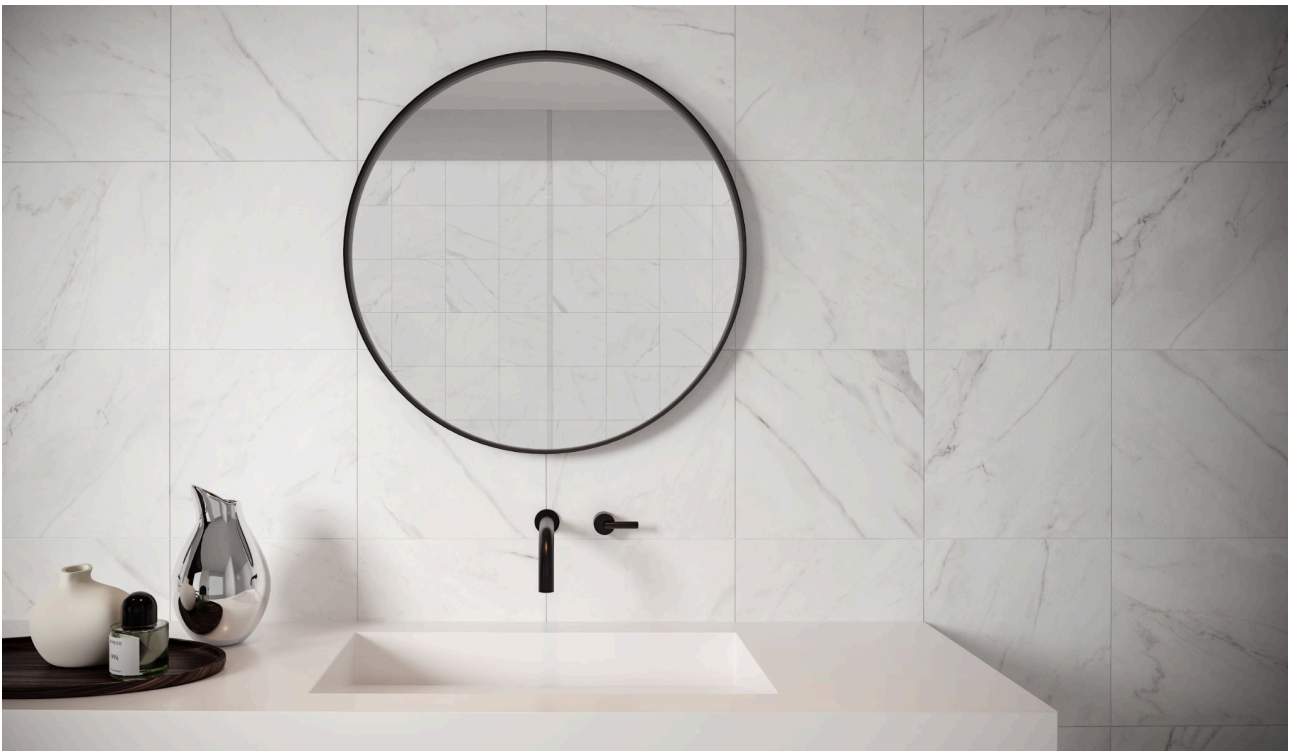

THE TILE
AND STONE
CENTER

SERIES
ALTEZZA

Marble Look | | Glazed Porcelain | Pressed Glazed Porcelain

The enduring appeal of classic surfaces.

PRODUCTS

Altezza 12x24 Carrara
12"x24" | Pressed Glazed Porcelain