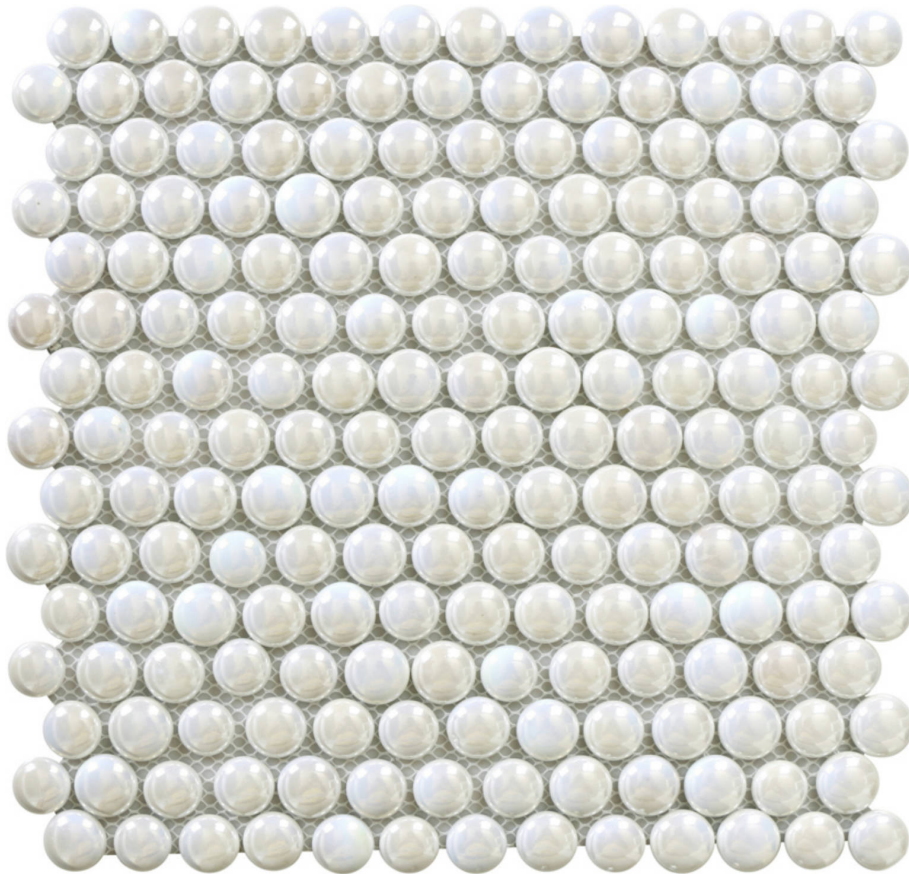

THE TILE
AND STONE
CENTER

PRODUCT

WHITE PENNY ROUND PEBBLES GLASS MOSAIC

Mosaic and Decorative Tile | 11.5"x12" |

TECHNICAL DATA

CODE: RVCHAWV043

NAME: White Penny Round Pebbles Glass Mosaic

SERIES: Chelsea Collection

SIZE: 11.5"x12"

LOOK: Multi-Look Mosaics

SUITABLE FOR: Backsplash, Indoor, Outdoor, Shower, Pool

TYPE OF PIECE: Mosaic

USE: Floor and Wall

FAMILY: Mosaic and Decorative Tile

PACKING

| Size | Product type | BOX | | | PALLET | | |
|-----------|--------------|-----|------|----|--------|------|----|
| | | pcs | sqft | lb | boxes | sqft | lb |
| 11.5"x12" | | | | | | | |