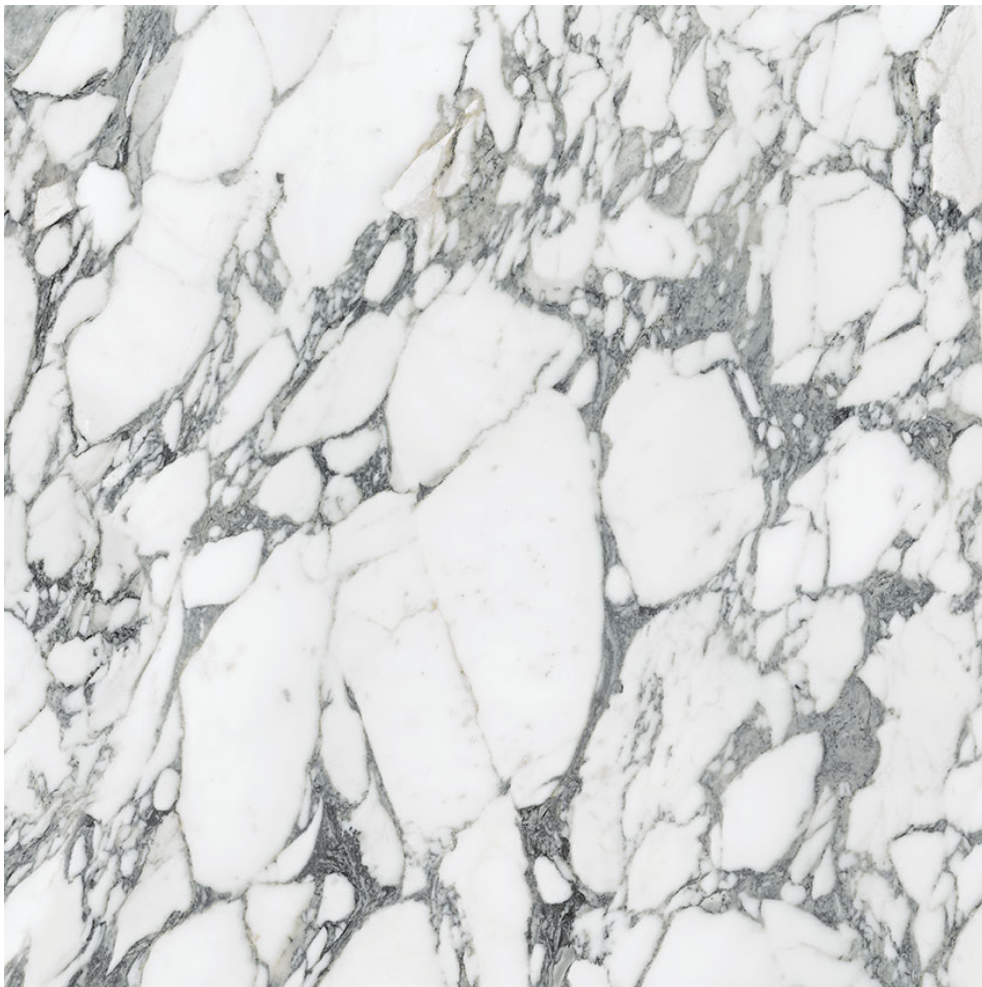

THE TILE  
AND STONE  
CENTER

---

**PRODUCT**  
**ROYAL STONEWORKS 36X36 ITALIAN ARABESCATO**  
**POLISHED**

---

Tile | 36"x36" | Porcelain

## TECHNICAL DATA

CODE: QUSW-IA-7P  
NAME: Royal Stoneworks 36X36 Italian Arabescato Polished  
SERIES: Royal Stoneworks  
SIZE: 36"x36"  
FINISH: Polished  
LOOK: Stone Look  
FROST RESISTANCE: Yes  
SHADE VARIATION: V3  
STYLE: Contemporary  
SUITABLE FOR: Indoor|Shower  
TYPOLOGY: Porcelain  
TYPE OF PIECE: Field Tile  
USE: Floor and Wall  
EDGE: Rectified  
FAMILY: Tile