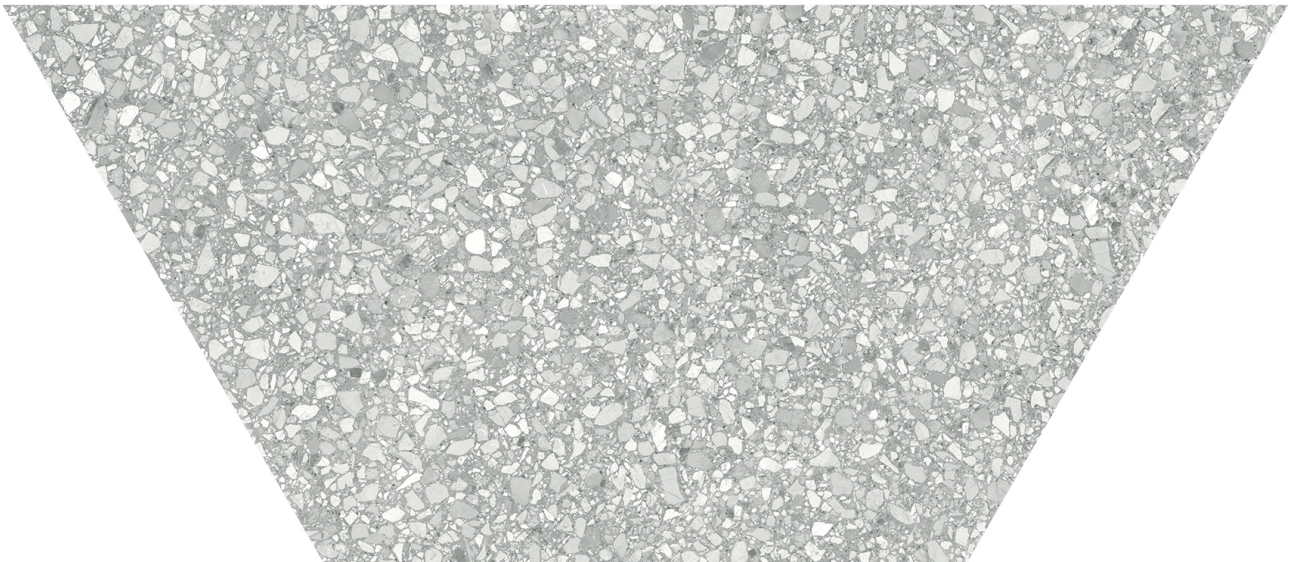

THE TILE  
AND STONE  
CENTER

---

**PRODUCT**  
**STATION 10X24 ASH HALF HEXAGON**

---

Tile | 10"x24" | Color Body Porcelain

## TECHNICAL DATA

CODE: AC4500-09400

NAME: Station 10x24 Ash Half Hexagon

SERIES: Station

SIZE: 10"x24"

FINISH: Matte

LOOK: Terrazo

FROST RESISTANCE: Yes

PEI: 4

SHADE VARIATION: V3

SUITABLE FOR: Indoor| Outdoor

TYPOLOGY: Color Body Porcelain

TYPE OF PIECE: Field Tile

USE: Floor and Wall

EDGE: Rectified

BREAKING STRENGTH:  $\geq 360 \geq 1600$