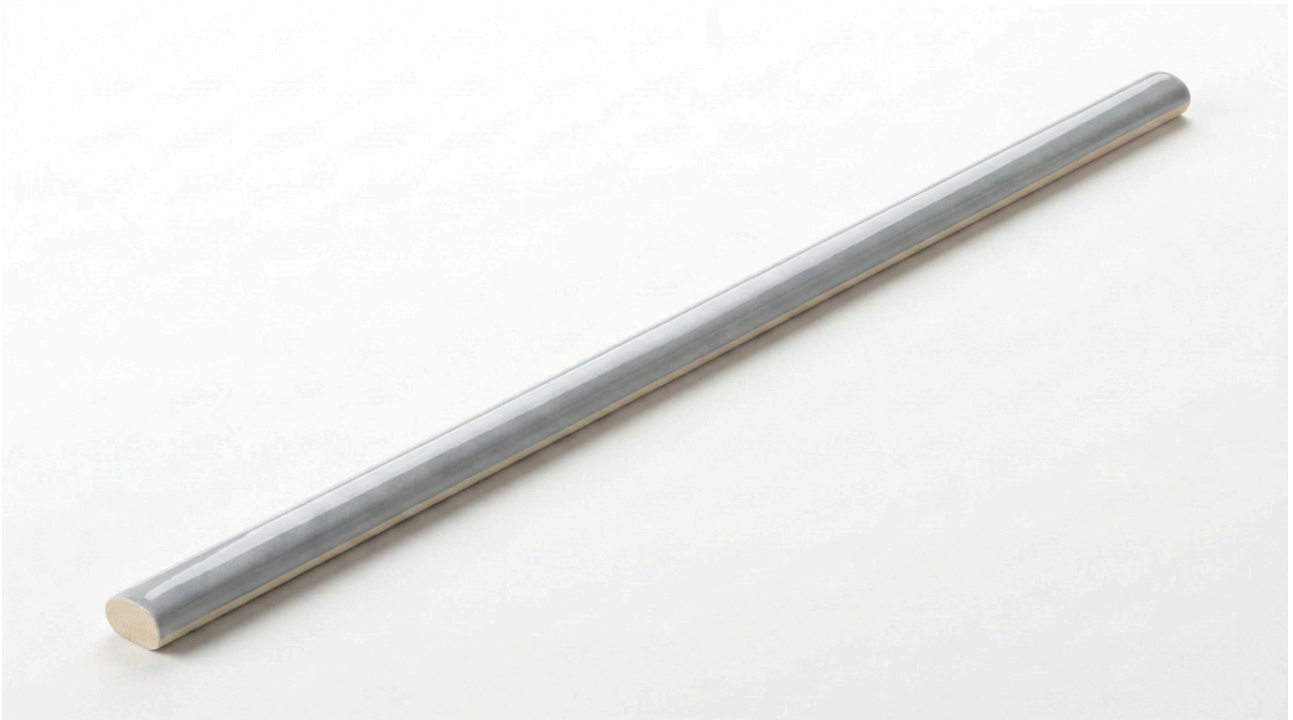

THE TILE
AND STONE
CENTER

PRODUCT
ARUBA STEEL GLOSS .39X9 TRIM

Tile | .39"x9" | Porcelain

TECHNICAL DATA

CODE: QUAU-ST-SBG
NAME: Aruba Steel Gloss .39x9 Trim
SERIES: Aruba
SIZE: .39"x9"
FINISH: Gloss
LOOK: Subway Tile
FROST RESISTANCE: Yes
PEI: 4
STYLE: Contemporary
SUITABLE FOR: Indoor| Outdoor| Pool| Backsplash| Shower
TYPOLOGY: Porcelain
TYPE OF PIECE: Trim
USE: Floor and Wall
FAMILY: Tile