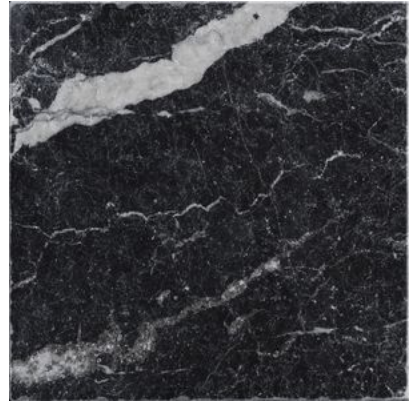

THE TILE
AND STONE
CENTER

SERIES

OBSESSION

Marble Look | | Glazed Porcelain

Obsession is an ode to the elegance of marble, enhancing its natural beauty through four iconic types: Statuario, Calacatta, Carrara, and Nero. A distinctive feature of the collection is the delicate Matt finish, achieved through the application of fine granules that enrich the product, giving it a soft and silky texture.

PRODUCTS

Obsession 10x10 Calacatta
10"x10" | Glazed Porcelain

Obsession 10x10 Carrara
10"x10" | Glazed Porcelain

Obsession 10x10 Nero
10"x10" | Glazed Porcelain

Obsession 10x10 Statuario
10"x10" | Glazed Porcelain