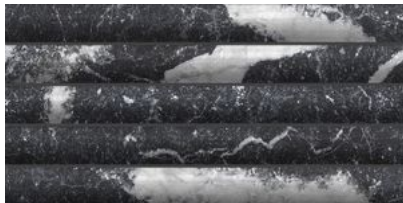

THE TILE
AND STONE
CENTER

SERIES

OBSESSION

Marble Look | | Glazed Porcelain

Obsession is an ode to the elegance of marble, enhancing its natural beauty through four iconic types: Statuario, Calacatta, Carrara, and Nero. A distinctive feature of the collection is the delicate Matt finish, achieved through the application of fine granules that enrich the product, giving it a soft and silky texture.

PRODUCTS

Obsession 10x10 Calacatta
10"x10" | Glazed Porcelain

Obsession 10x10 Carrara
10"x10" | Glazed Porcelain

Obsession 10x10 Nero
10"x10" | Glazed Porcelain

Obsession 10x10 Statuario
10"x10" | Glazed Porcelain

Obsession 5x10 Calacatta
5"x10" | Glazed Porcelain

Obsession 5x10 Carrara
5"x10" | Glazed Porcelain

Obsession 5x10 Nero
5"x10" | Glazed Porcelain

Obsession 5x10 Statuario
5"x10" | Glazed Porcelain

Obsession 2.5x10 Calacatta
2.5"x10" | Glazed Porcelain