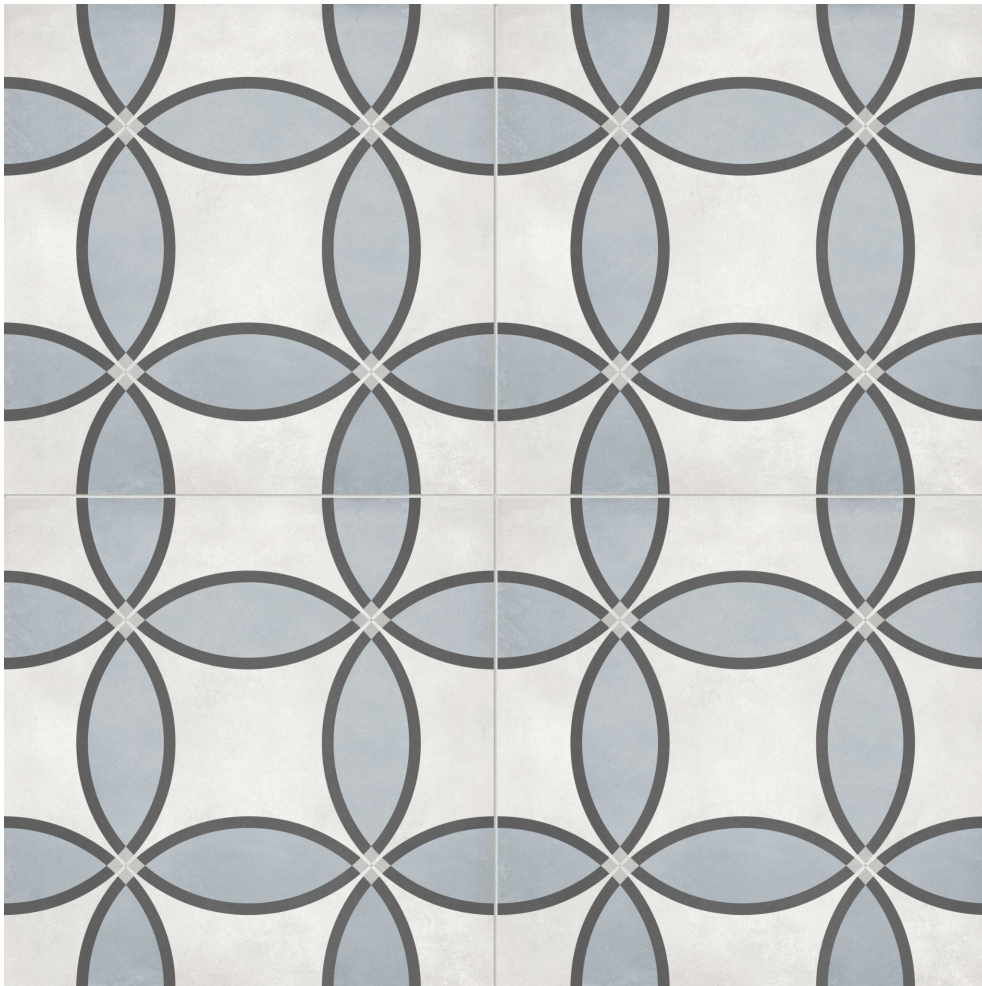

THE TILE
AND STONE
CENTER

PRODUCT
FORM 8X8 TIDE ZENITH

Tile | 8"x8" | Pressed Glazed Porcelain

TECHNICAL DATA

CODE: AC4500-07690

NAME: Form 8x8 Tide Zenith

SERIES: Form AC

SIZE: 8"x8"

FINISH: Matte

LOOK: Patterned Tiles

FROST RESISTANCE: Yes

PEI: 4

SHADE VARIATION: V2/V3/V4

SUITABLE FOR: Indoor| Outdoor

TYPOLOGY: Pressed Glazed Porcelain

TYPE OF PIECE: Field Tile