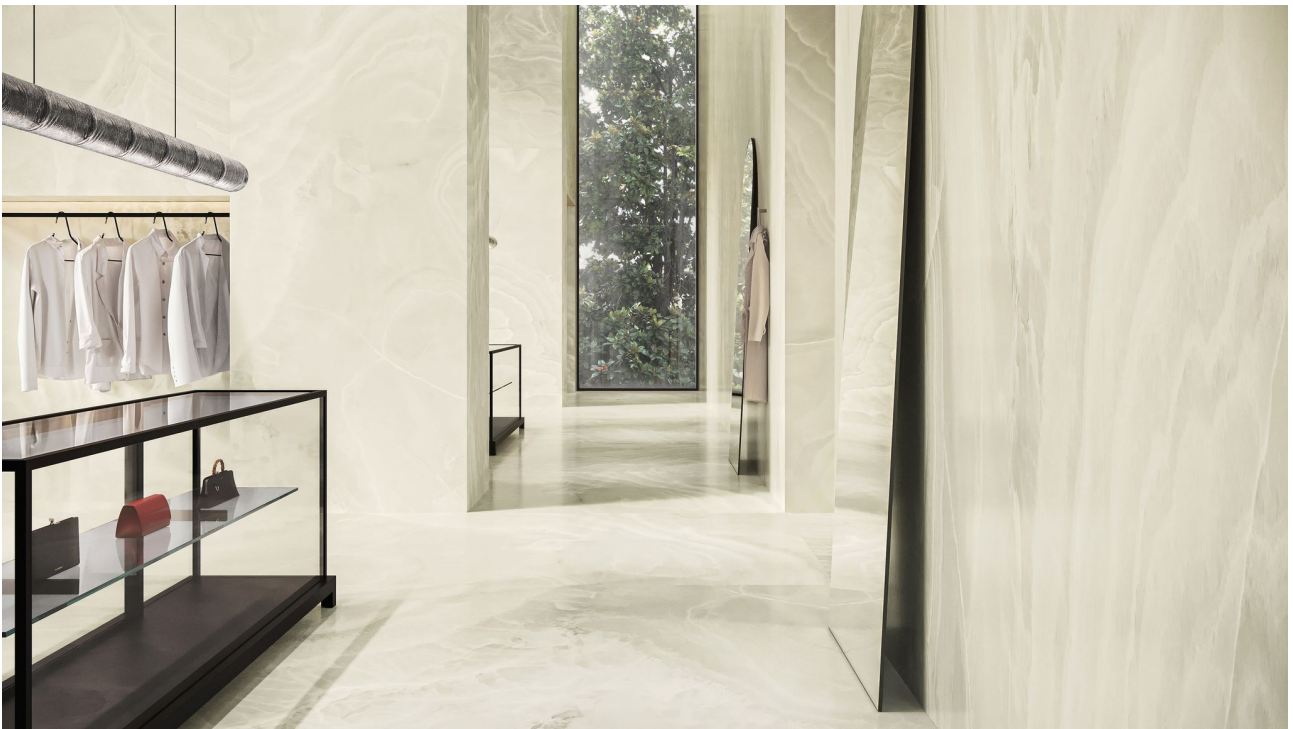

THE TILE
AND STONE
CENTER

SERIES LUSTRA

Marble Look | Colorsync Porcelain | Sintered Slab

A quiet interplay of light, depth, and movement, where elegance emerges in every translucent layer.

PRODUCTS

Lustra 63x126 Onyx Halo Polished
63"x126" | Sintered Slab