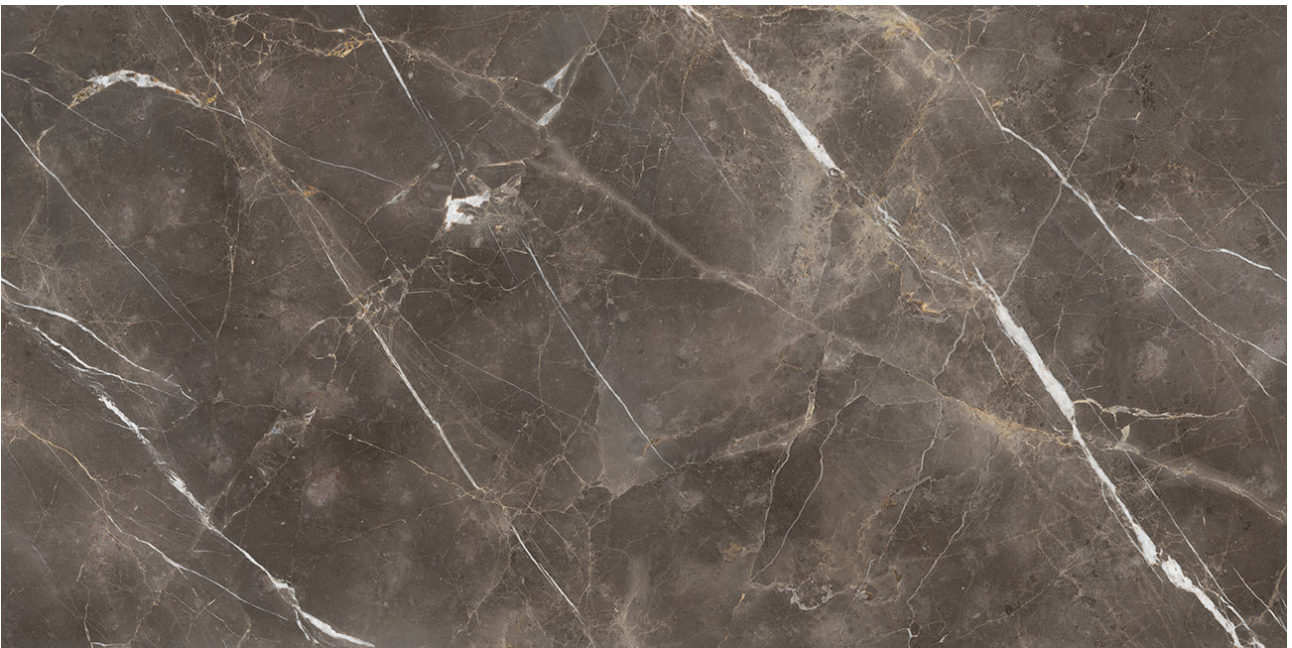

PRODUCT
ROYAL STONEWORKS 63X126 REGAL BROWN MARBLE
POLISHED

Tile | 63"x126" | Sintered Slab

TECHNICAL DATA

CODE: QUSW-RM-1P
NAME: Royal Stoneworks 63X126 Regal Brown Marble Polished
SERIES: Royal Stoneworks
SIZE: 63"x126"
FINISH: Polished
LOOK: Stone Look
FROST RESISTANCE: Yes
SHADE VARIATION: V3
STYLE: Contemporary
SUITABLE FOR: Indoor|Shower
TYPOLOGY: Sintered Slab
TYPE OF PIECE: Field Tile
USE: Floor and Wall
EDGE: Rectified
FAMILY: Tile