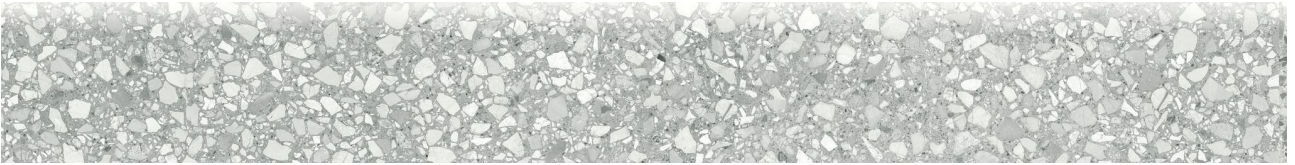

PRODUCT
STATION 3X24 ASH BULLNOSE

Tile | 3"x24" | Color Body Porcelain

TECHNICAL DATA

CODE: AC4502-02770

NAME: Station 3x24 Ash Bullnose

SERIES: Station

SIZE: 3"x24"

FINISH: Matte

LOOK: Terrazo

FROST RESISTANCE: Yes

PEI: 4

SHADE VARIATION: V3

SUITABLE FOR: Indoor| Outdoor

TYPOLOGY: Color Body Porcelain

TYPE OF PIECE: Trim

USE: Floor and Wall