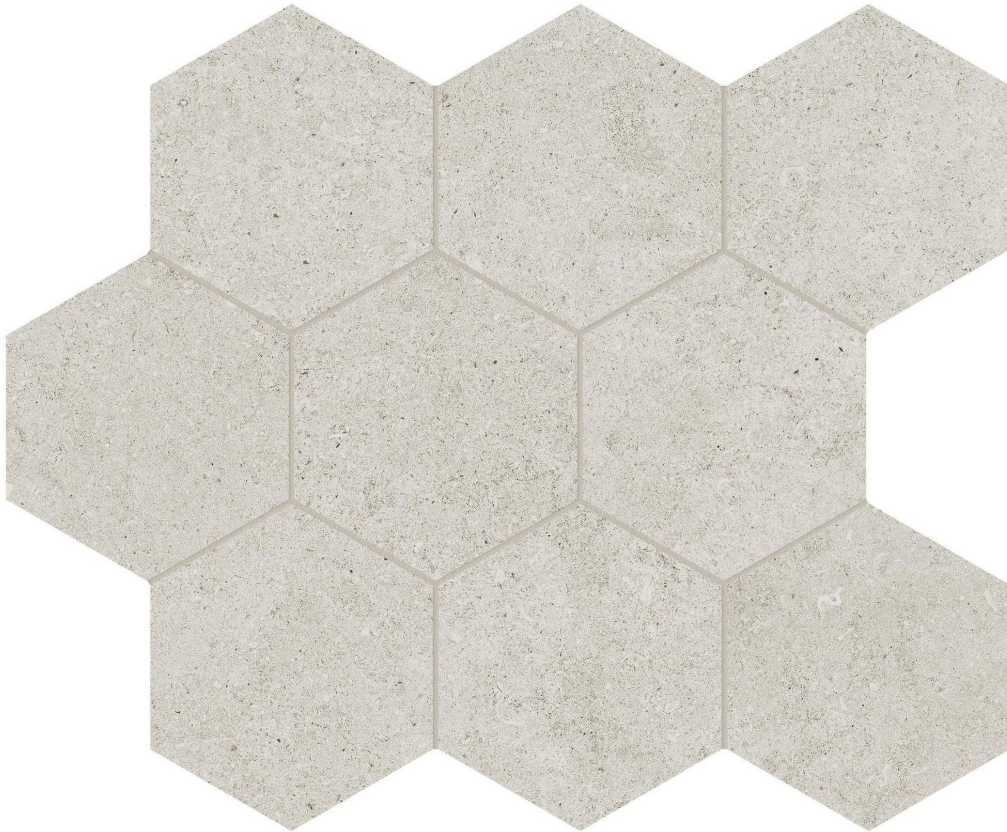

# LITHOFORM 4\'' HEX CROSSCUT COAST

---

Tile | 10.5"x12" | Porcelain

## TECHNICAL DATA

CODE: AC8510-00320

NAME: Lithoform 4" Hex Crosscut Coast

SERIES: Lithoform

SIZE: 10.5"x12"

FINISH: Organic Matte

LOOK: Stone Look

STYLE: Contemporary

SUITABLE FOR: Indoor| Outdoor

TPOLOGY: Porcelain

TYPE OF PIECE: Mosaic

USE: Floor and Wall

EDGE: Rectified

FAMILY: Tile

NOTES: This product is special order and cannot be cancelled, returned, or refunded.

**PACKING**