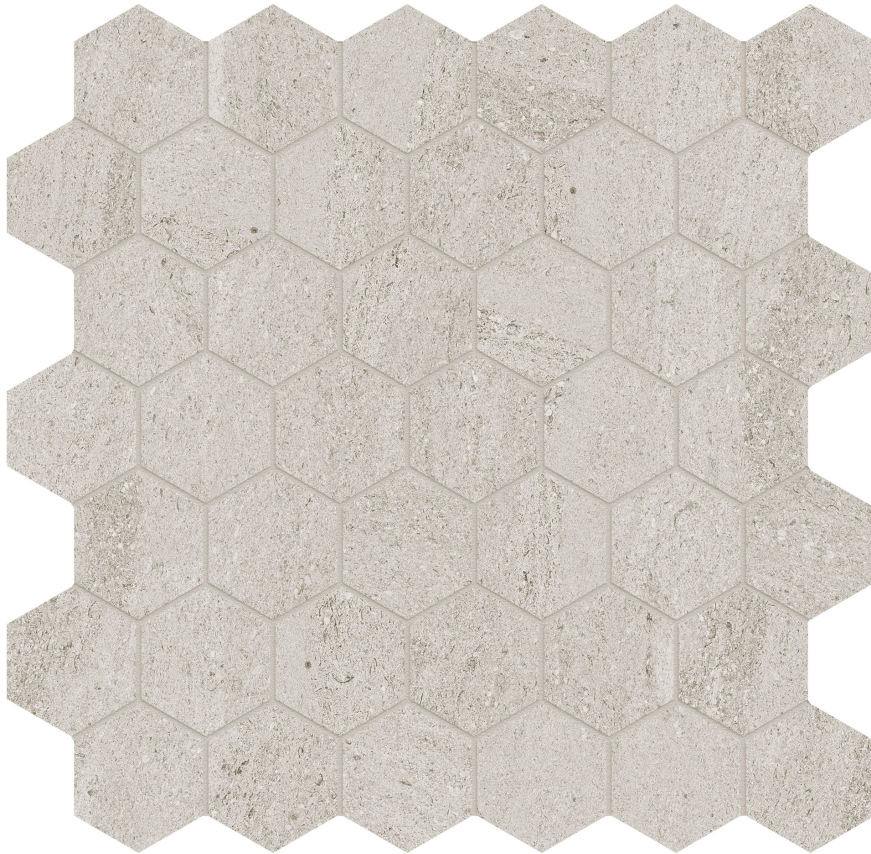

THE TILE  
AND STONE  
CENTER

---

**PRODUCT**

**LITHOFORM 2\'' HEX VEINCUT COAST**

---

Tile | 12"x12" | Porcelain

## TECHNICAL DATA

CODE: AC8510-00360

NAME: Lithoform 2" Hex Veincut Coast

SERIES: Lithoform

SIZE: 12"x12"

FINISH: Organic Matte

LOOK: Stone Look

STYLE: Contemporary

SUITABLE FOR: Indoor| Outdoor

TPOLOGY: Porcelain

TYPE OF PIECE: Mosaic

USE: Floor and Wall

EDGE: Rectified

FAMILY: Tile

NOTES: This product is special order and cannot be cancelled, returned, or refunded.

**PACKING**