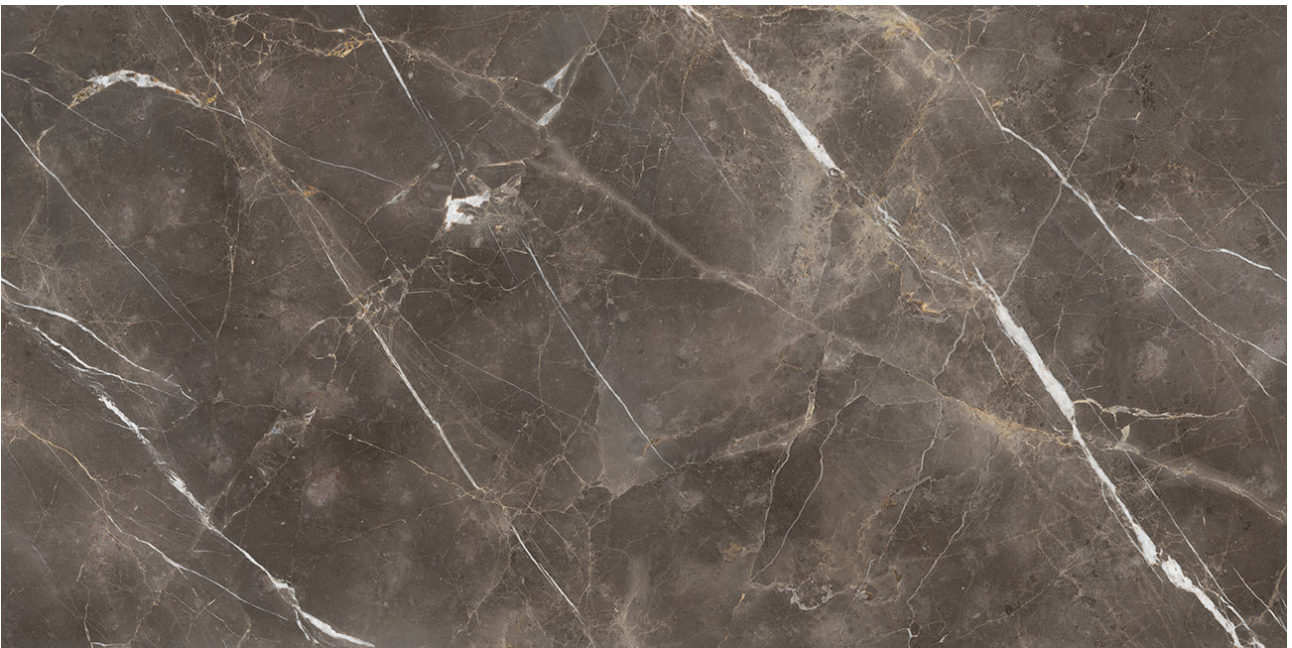

---

**PRODUCT**  
**ROYAL STONEWORKS 63X126 REGAL BROWN MARBLE**  
**HONED**

---

Tile | 63"x126" | Sintered Slab

## TECHNICAL DATA

CODE: QUSW-RM-1H  
NAME: Royal Stoneworks 63X126 Regal Brown Marble Honed  
SERIES: Royal Stoneworks  
SIZE: 63"x126"  
FINISH: Honed  
LOOK: Stone Look  
FROST RESISTANCE: Yes  
SHADE VARIATION: V3  
STYLE: Contemporary  
SUITABLE FOR: Indoor|Shower  
TYPOLOGY: Sintered Slab  
TYPE OF PIECE: Field Tile  
USE: Floor and Wall  
EDGE: Rectified  
FAMILY: Tile