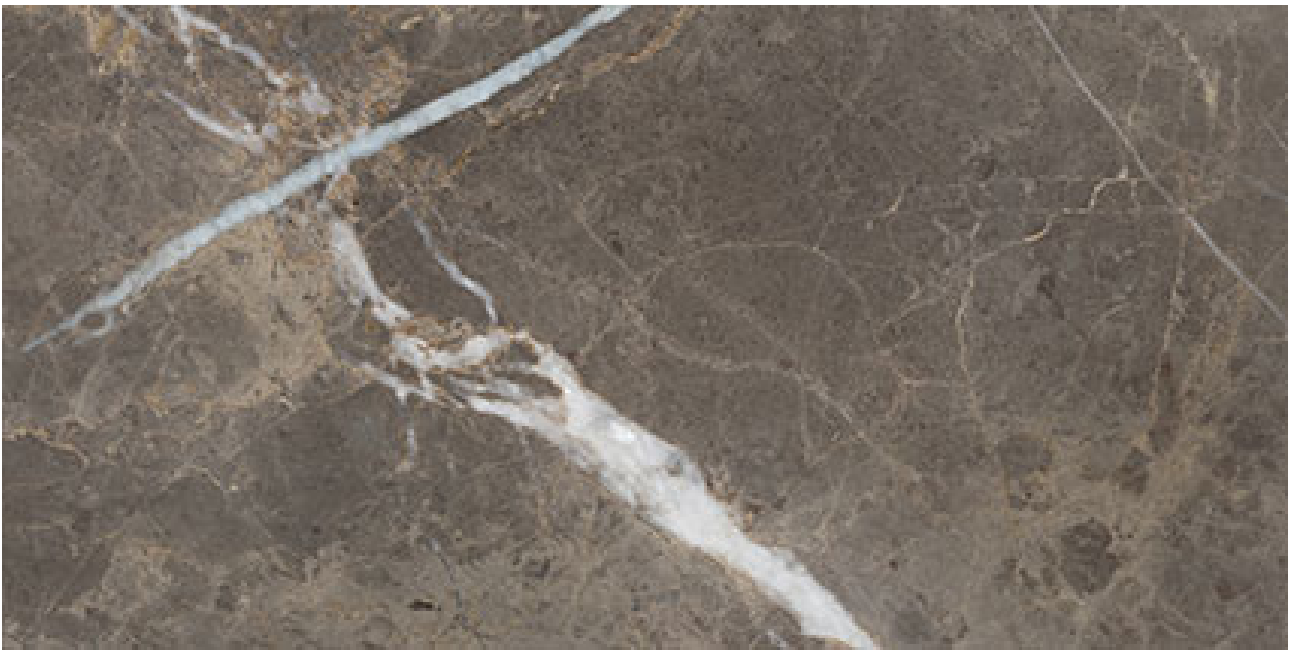

PRODUCT

**ROYAL STONWORKS 12X24 REGAL BROWN MARBLE
HONED**

Tile | 12"x24" | Porcelain

TECHNICAL DATA

CODE: QUSW-RM-5H
NAME: Royal Stoneworks 12X24 Regal Brown Marble Honed
SERIES: Royal Stoneworks
SIZE: 12"x24"
FINISH: Honed
LOOK: Stone Look
FROST RESISTANCE: Yes
SHADE VARIATION: V3
STYLE: Contemporary
SUITABLE FOR: Indoor|Shower
TYPOLOGY: Porcelain
TYPE OF PIECE: Field Tile
USE: Floor and Wall
EDGE: Rectified
FAMILY: Tile