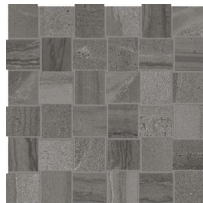

Arcadia 12X24 Valle D'Aosta
12"x24" | Glazed Porcelain

Arcadia 12X24F Ferrara Matte
12"x24" | Glazed Porcelain

Arcadia 2X2 Basketweave Ferrara Matte
12"x12" | Glazed Porcelain

Arcadia 2X2 Basketweave Lombardy Matte
12"x12" | Glazed Porcelain

Arcadia 2X2 Basketweave Trentino Matte
12"x12" | Glazed Porcelain

Arcadia 2X2 Basketweave Valle D'Aosta
12"x12" | Glazed Porcelain

Arcadia 3X12 Sb Ferrara Matte
3"x12" | Glazed Porcelain

Arcadia 3X12 Sb Ferrara Polished
3"x12" | Glazed Porcelain