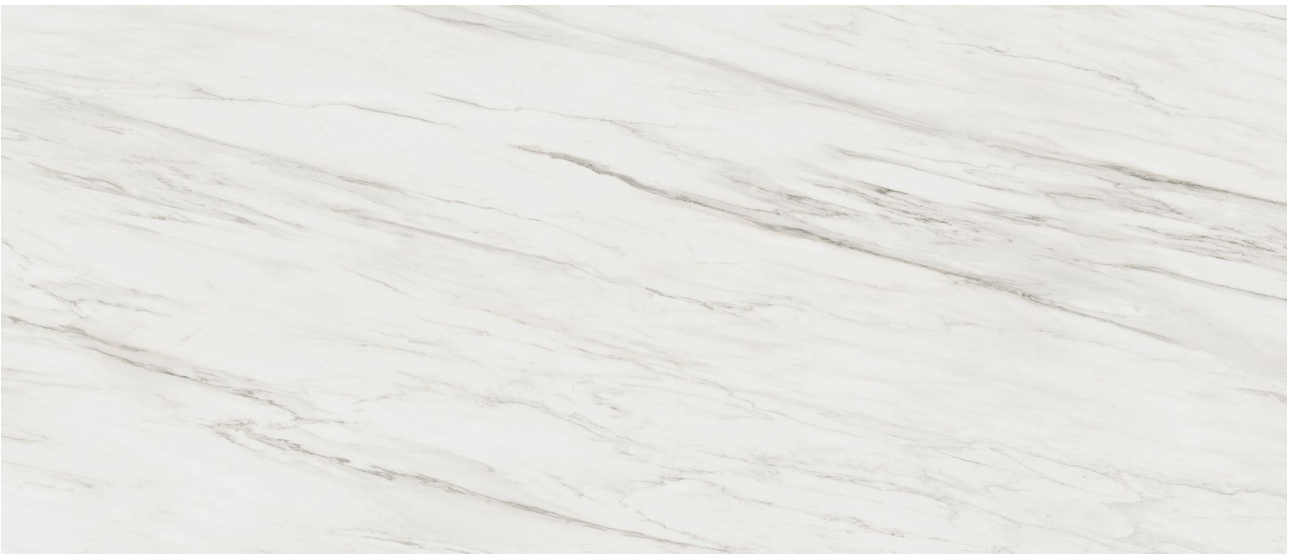

PRODUCT

ROYAL STONWORKS 48X110 ITALIAN CREAM VEIN

HONED

Tile | 48"x110" | Sintered Slab

ROOM SCENES

TECHNICAL DATA

CODE: QUSW-IC-2H
NAME: Royal Stoneworks 48X110 Italian Cream Vein Honed
SERIES: Royal Stoneworks
SIZE: 48"x110"
FINISH: Honed
LOOK: Stone Look
FROST RESISTANCE: Yes
STYLE: Contemporary
SUITABLE FOR: Indoor|Shower
TYPOLOGY: Sintered Slab
TYPE OF PIECE: Field Tile
USE: Floor and Wall
EDGE: Rectified
FAMILY: Tile