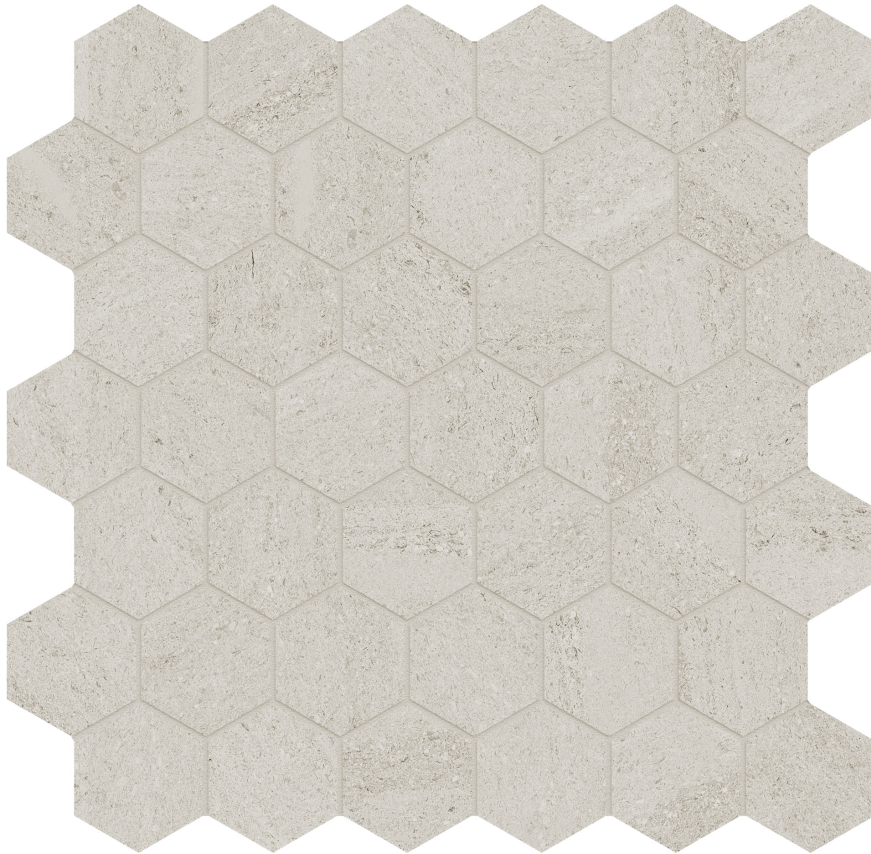

THE TILE
AND STONE
CENTER

PRODUCT
LITHOFORM 2\"/>Hexagonal tile pattern with a light beige, veined surface texture.

Tile | 12"x12" | Porcelain

TECHNICAL DATA

CODE: AC8510-00350

NAME: Lithoform 2" Hex Veincut Dunes

SERIES: Lithoform

SIZE: 12"x12"

FINISH: Organic Matte

LOOK: Stone Look

STYLE: Contemporary

SUITABLE FOR: Indoor| Outdoor

TPOLOGY: Porcelain

TYPE OF PIECE: Mosaic

USE: Floor and Wall

EDGE: Rectified

FAMILY: Tile

NOTES: This product is special order and cannot be cancelled, returned, or refunded.

PACKING

Size	Product type	BOX			PALLET		
		pcs	sqft	lb	boxes	sqft	lb
12"x12"	Mosaic	10	9.69		45		