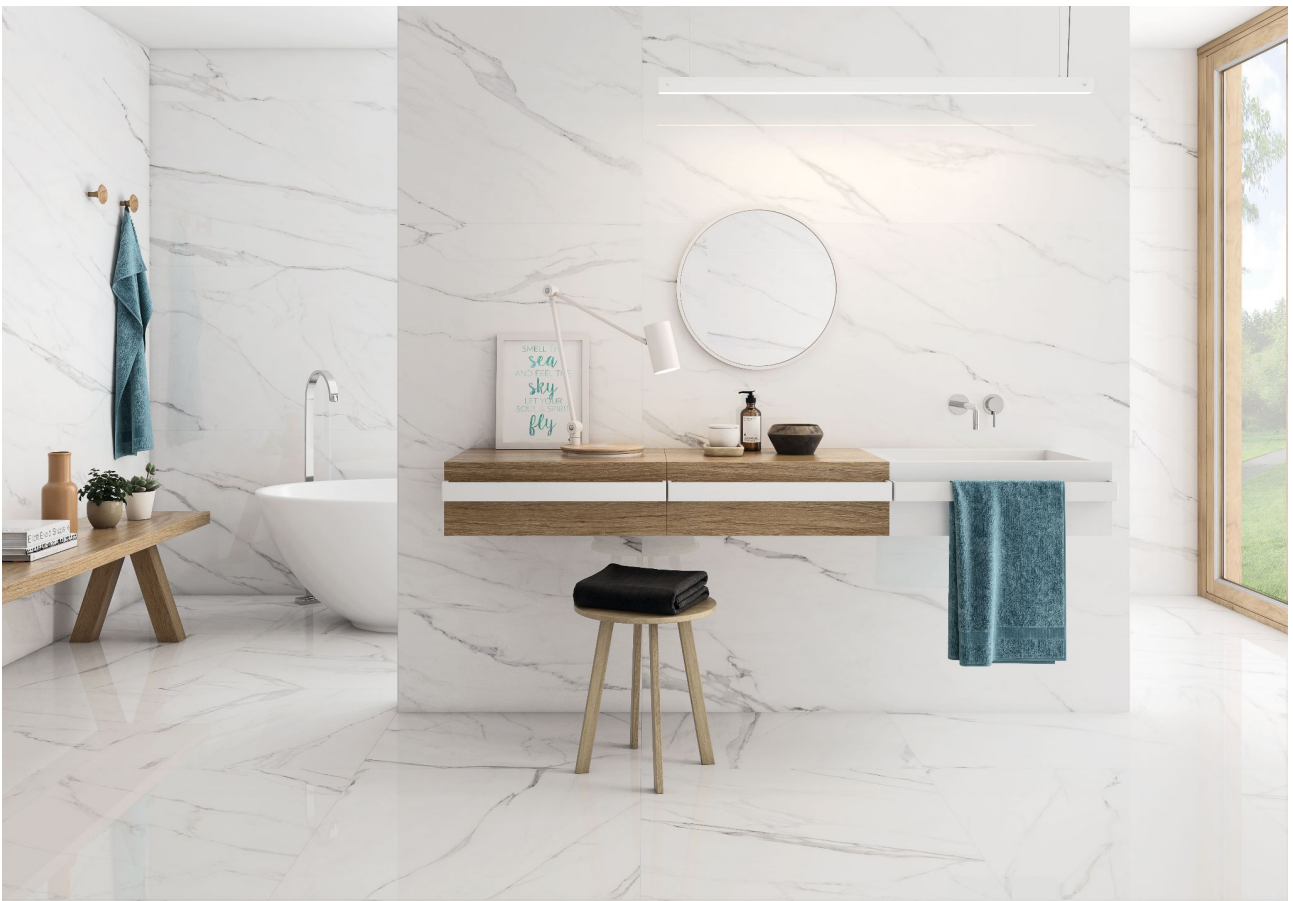

PORCEMALL

SERIES NAPLES

Floor Tile

PRODUCTS

NAPLES WHITE PULIDO
48"x48"
NUEVO

NAPLES WHITE PULIDO
35"x35"
NUEVO

ROOM SCENES

Size	Product type	BOX			PALLET		
		pcs	sqft	lb	boxes	sqft	lb
48"x48"	Base	0	0	0	0	0	0
35"x35"	Base	0	0	0	0	0	0