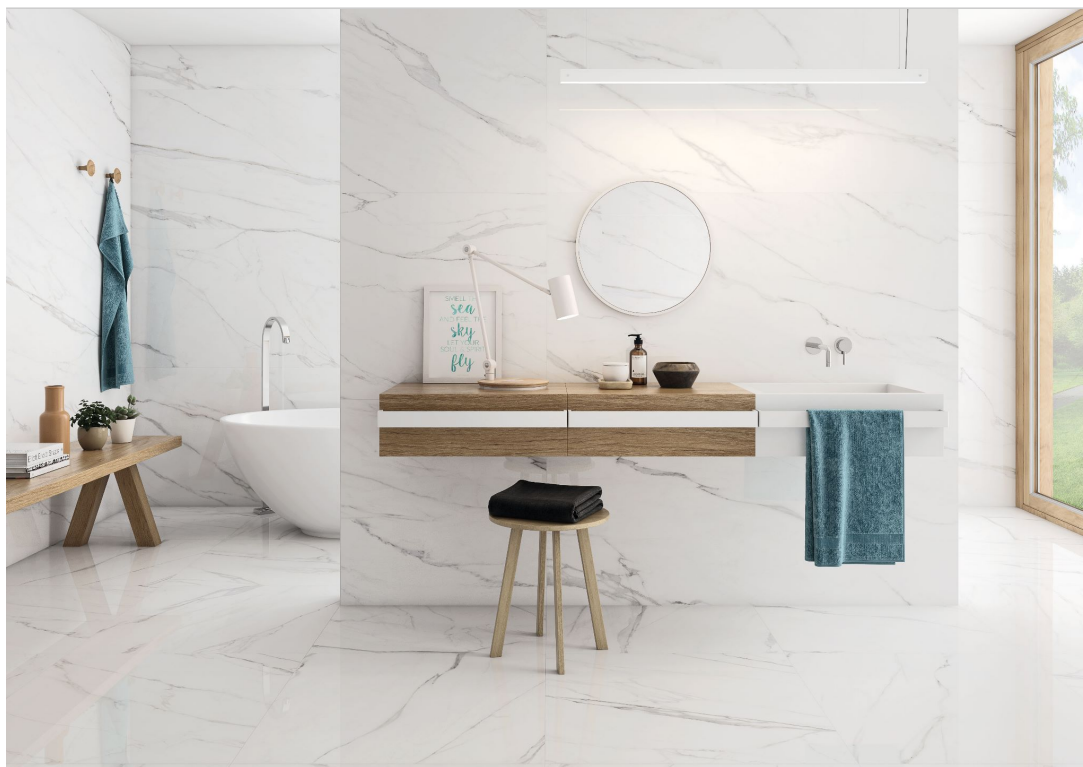

PORCEMALL

SERIES NAPLES

Floor Tile

PRODUCTS

NAPLES WHITE PULIDO
48"x48"
NUEVO

NAPLES WHITE PULIDO
35"x35"
NUEVO

ROOM SCENES

Size	Product type	BOX			PALLET		
		pcs	sqft	lb	boxes	sqft	lb
48"x48"	Base	0	0	0	0	0	0
35"x35"	Base	0	0	0	0	0	0