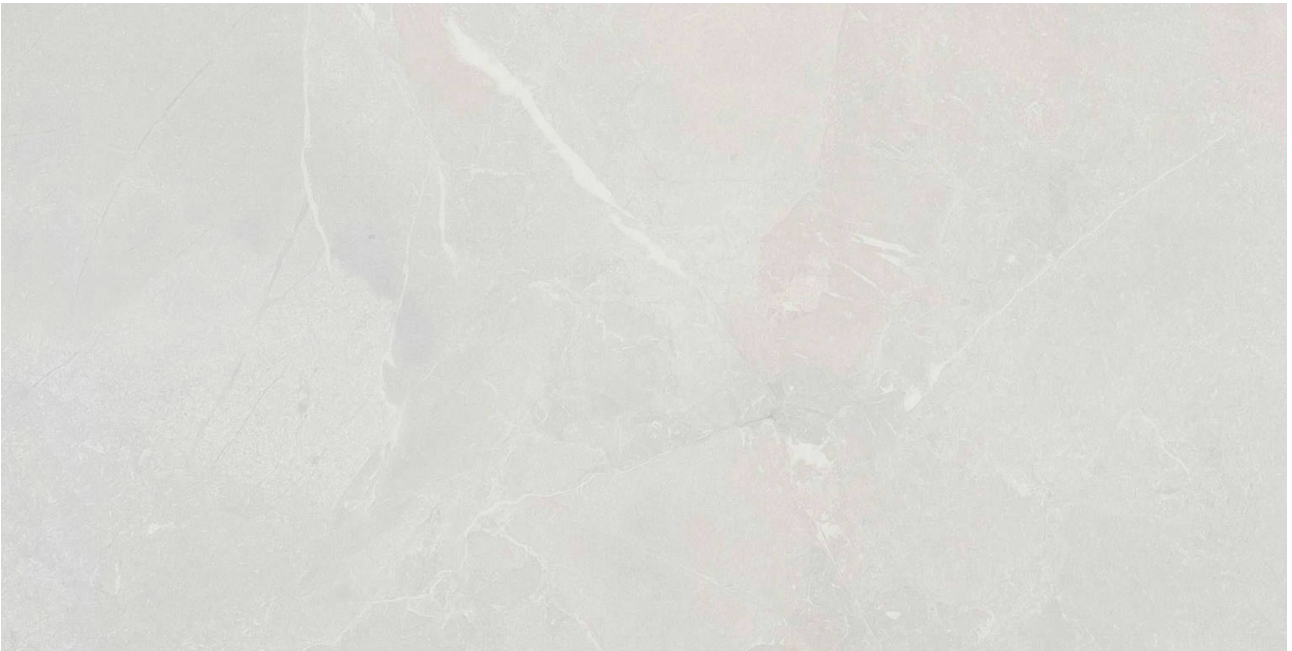

PRODUCT
MARQUINA BIANCO PULIDO

High Traffic | 24"x48"

GRAPHIC VARIETY

ROOM SCENES

TECHNICAL DATA

CODE: PESPT-MARBIA2448
NAME: MARQUINA BIANCO PULIDO
SIZE: 24"x48"
SERIES: Marquina
TYPOLOGY: High Traffic
LOOK: Marble
USE: Floor Tile/ Wall Tile
FINISH: Polished
COLORS: Gray
ABRASION RESISTANCE: 1800 (N)
TYPE OF PIECE: Base