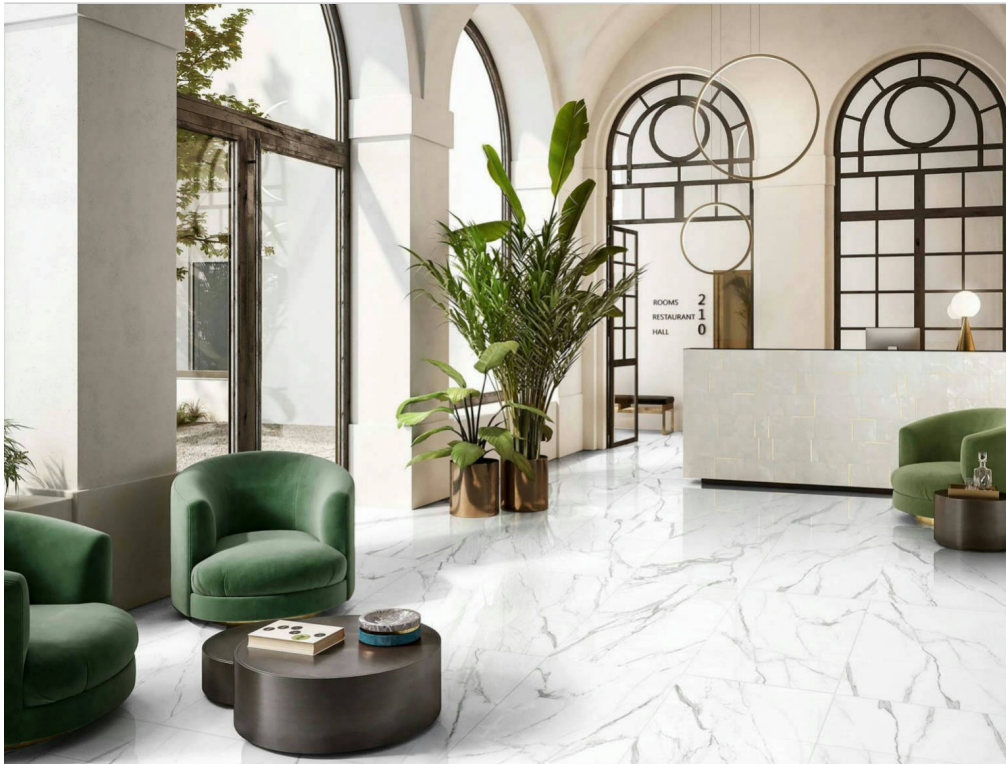

ROOM SCENES