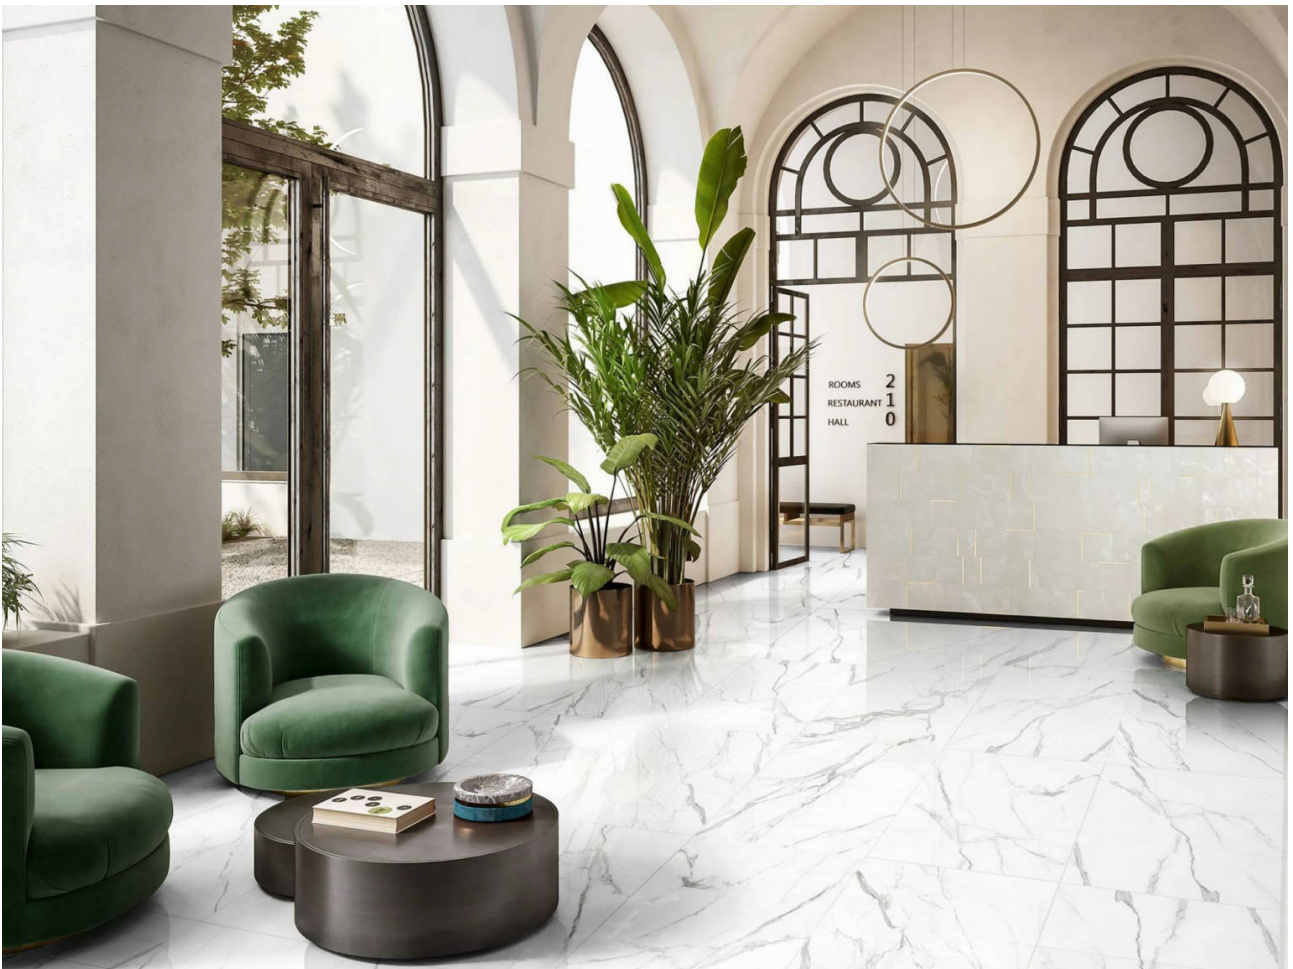

PORCEMALL

SERIES STATUARIO SILVER

Floor Tile | Tiles

PRODUCTS

Statuario Silver
48"x48"
NEW

Statuario Silver
24"x48"

Statuario Silver
32"x32"

Statuario Silver
24"x24"