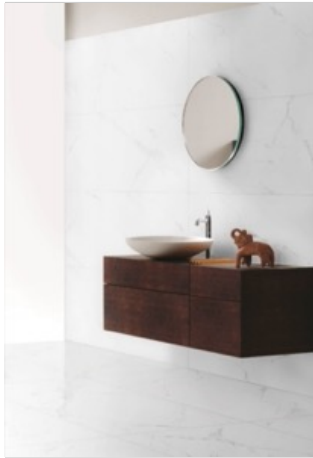

PRODUCT SUBLIME

Floor Tile | 32"x32"

GRAPHIC VARIETY

ROOM SCENES

TECHNICAL DATA

CODE: PESPT-SUBLIM3232
NAME: Sublime
SIZE: 32"x32"
SERIES: Sublime
TYPOLOGY: Floor Tile
LOOK: Marble
FINISH: Polish
COLORS: White