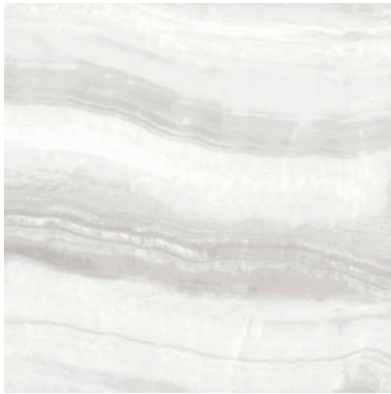

---

**PRODUCT**  
**NEBULA PERLA BRILLO**

---

Floor Tile | 24"x24"

**GRAPHIC VARIETY**

**ROOM SCENES**

**TECHNICAL DATA**

CODE: PESPT-NEBPER2424  
NAME: NEBULA PERLA BRILLO  
SIZE: 24"x24"  
SERIES: Nebula  
TYPOLOGY: Floor Tile  
LOOK: Marble  
USE: Floor Tile/ Wall Tile  
FINISH: Gloss  
COLORS: Gray