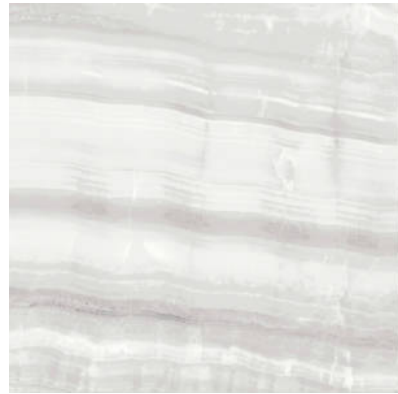

---

**PRODUCT**  
**NEBULA PERLA BRILLO**

---

Floor Tile | 24"x24"

**GRAPHIC VARIETY**

**ROOM SCENES**

**TECHNICAL DATA**

CODE: PESPT-NEBPER2424  
NAME: NEBULA PERLA BRILLO  
SIZE: 24"x24"  
SERIES: Nebula  
TYPOLOGY: Floor Tile  
LOOK: Marble  
USE: Floor Tile/ Wall Tile  
FINISH: Gloss  
COLORS: Gray