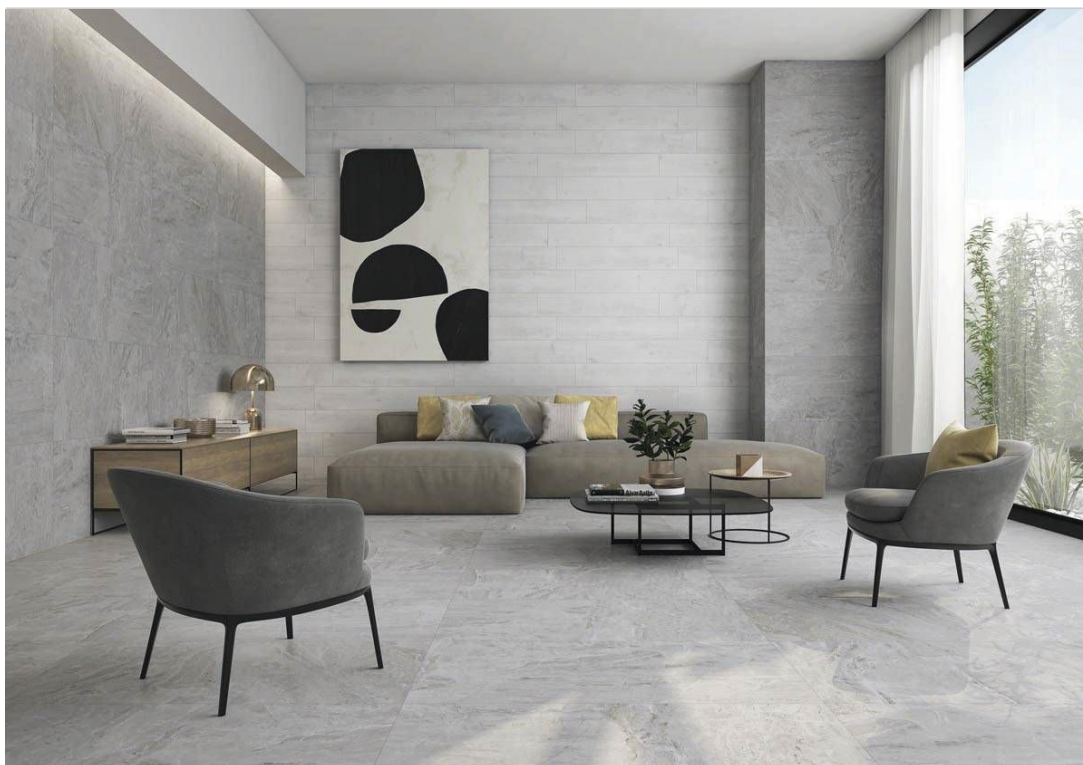

PORCEMALL

**SERIES
ILLINOIS**

Floor Tile

PRODUCTS

ILLINOIS BLANCO
9"x47"
NUEVO

ILLINOIS GRIS
9"x47"
NUEVO

ROOM SCENES

Size	Product type	BOX			PALLET		
		pcs	sqft	lb	boxes	sqft	lb
9"x47"	Base	6	18.08	68	42	759.36	2896