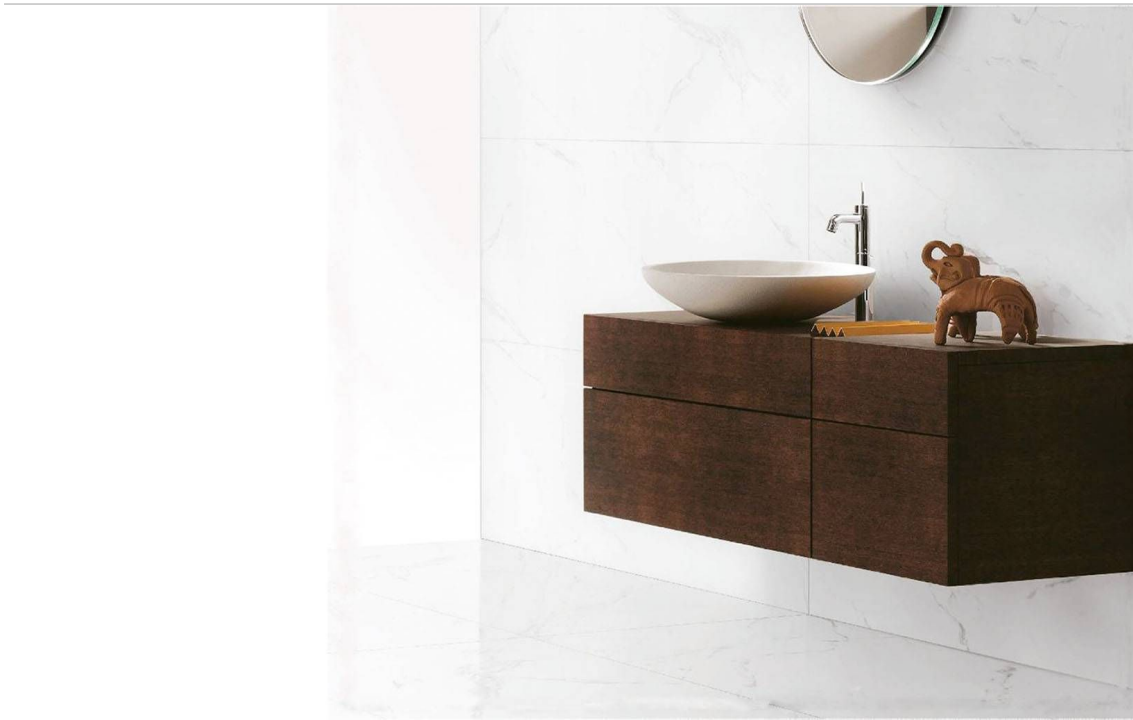

PORCEMALL

**SERIES
MANAOS**

Floor Tile

PRODUCTS

MANAOS
32" x 32"
NUEVO

ROOM SCENES

Size	Product type	BOX			PALLET		
		pcs	sqft	lb	boxes	sqft	lb
32"x32"	Base	2	13.77	66	35	481.95	2350

WARNING The information contained in this packing list is for guidance only, the contents of the packing may vary. Please consult our sales representatives for an exact list.