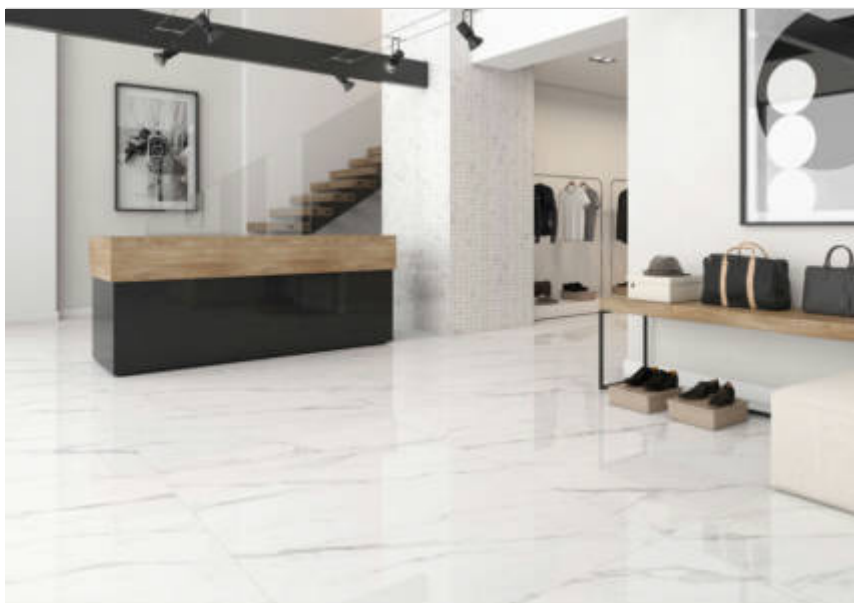

PRODUCT
NAPLES WHITE PULIDO

Floor Tile | 24"x48"

GRAPHIC VARIETY

ROOM SCENES

TECHNICAL DATA

CODE: PESPT-NAPWHI2448
NAME: NAPLES WHITE PULIDO
SIZE: 24"x48"
SERIES: Naples
TYPOLOGY: Floor Tile
LOOK: Marble
USE: Floor Tile/ Wall Tile
FINISH: Polished
COLORS: White