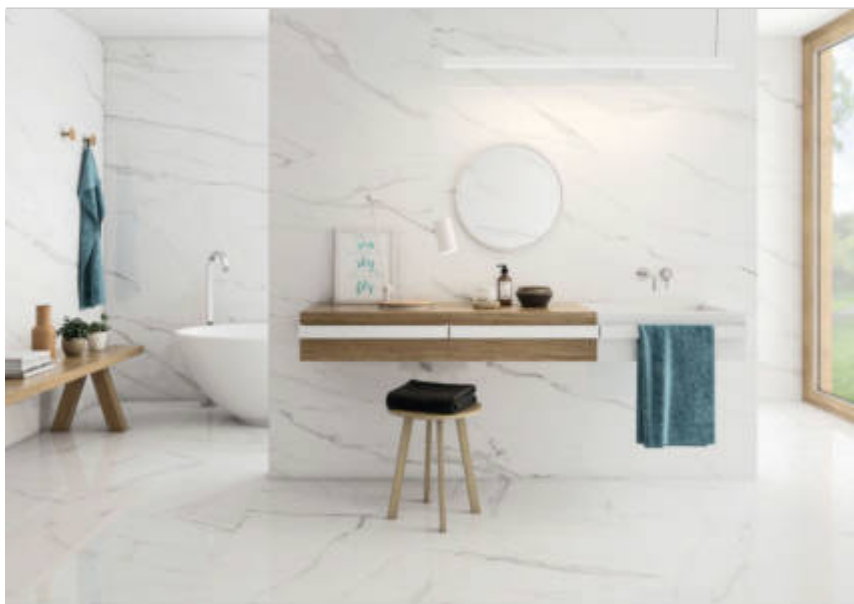

PRODUCT
NAPLES WHITE PULIDO

Floor Tile | 24"x48"

GRAPHIC VARIETY

ROOM SCENES

TECHNICAL DATA

CODE: PESPT-NAPWHI2448
NAME: NAPLES WHITE PULIDO
SIZE: 24"x48"
SERIES: Naples
TYPOLOGY: Floor Tile
LOOK: Marble
USE: Floor Tile/ Wall Tile
FINISH: Polished
COLORS: White